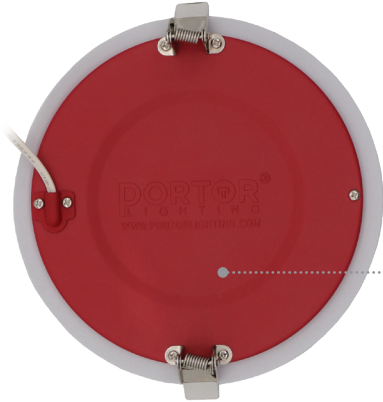

Project Name:	Notes:	Date:	Type:

• Sealing gasket standard

PROVIDING A REINFORCED AND HEAT RESISTANT STEEL CASING

Tested to comply with UL 263, ASTM E119 & CAN ULC S101