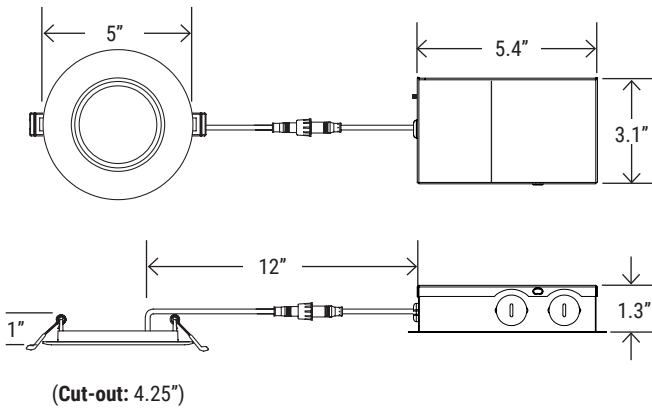

DIMENSION

MOUNTING OPTIONS

UNI-DLS
4"/6" Universal Slim LED Housing for New Construction

RP-DLS-4I
4" Slim LED Rough plate

COMPATIBLE DIMMERS

LUTRON*	LEVITON*	LEGRAND
<ul style="list-style-type: none"> • CT-600P • DVLC-153P • MSCL-OP153M • PD-6WCL • MACL-153M/MA-R • TG-600PR-WH • S-600PR-WH • CTCL-153PDH-WH • TGCL-153PH-LA • SLV-600P-AL • DV-600PR-WH • SCL-153PH-WH 	<ul style="list-style-type: none"> • RNL06 • 6672 • 6674 • IPL06 • DLS06 • SELV-300P-WH • VP106-1LZ 	<ul style="list-style-type: none"> • ADTP70TU