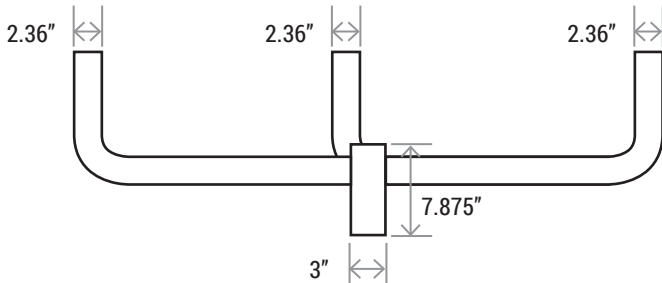

Project Name:

Notes:

Date:

Type:

**FOR
ROUND POLE**

AVAILABLE COLORS

Black
(RAL9017)

White*
(RAL9016)

Bronze*
(RAL8017)

**Custom color order, with additional cost*

DESCRIPTION

The short 180° triple bullhorn, base with 3 screw holes.

SPECIFICATIONS

- Provides wiring access
- Built-in 2-3/8" outside diameter tenon
- Suggested 3/8" diameter bolts for mounting
- Easy mounting a fixture with our slip-fitter