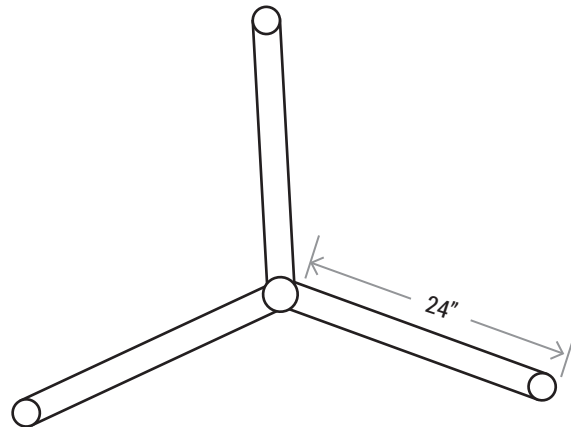

Project Name:

Notes:

Date:

Type:

**FOR
ROUND POLE**

AVAILABLE COLORS

Black
(RAL9017)

White*
(RAL9016)

Bronze*
(RAL8017)

**Custom color order, with additional cost*

DESCRIPTION

The short 180° triple bullhorn, base with 3 screw holes.

SPECIFICATIONS

- Provides wiring access
- Built-in 2-3/8" outside diameter tenon
- Suggested 3/8" diameter bolts for mounting
- Easy mounting a fixture with our slip-fitter