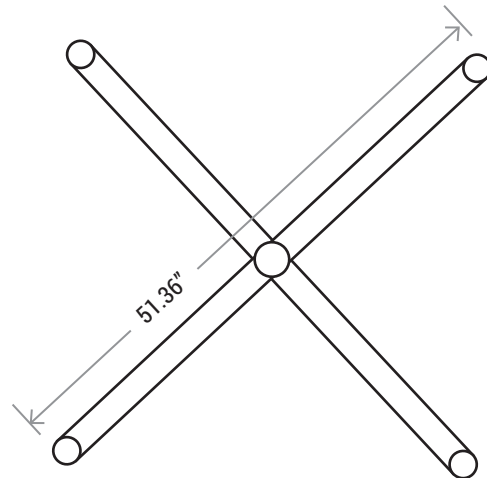

Project Name:

Notes:

Date:

Type:

**FOR  
ROUND POLE**

**AVAILABLE COLORS**

Black  
(RAL9017)

White\*  
(RAL9016)

Bronze\*  
(RAL8017)

*\*Custom color order, with additional cost*

**DESCRIPTION**

The short 360° quad bullhorn, base with 3 screw holes.

**SPECIFICATIONS**

- Provides wiring access
- Built-in 2-3/8" outside diameter tenon
- Suggested 3/8" diameter bolts for mounting
- Easy mounting a fixture with our slip-fitter