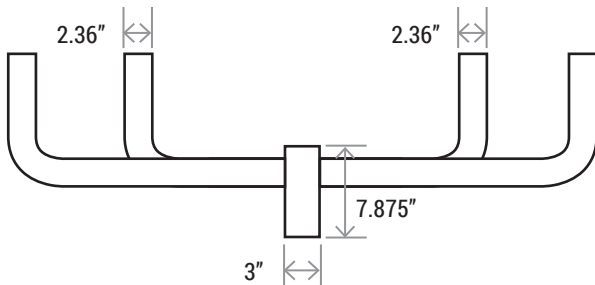

Project Name:

Notes:

Date:

Type:

**FOR  
ROUND POLE**

**AVAILABLE COLORS**

Black  
(RAL9017)

White\*  
(RAL9016)

Bronze\*  
(RAL8017)

*\*Custom color order, with additional cost*

**DESCRIPTION**

The short 360° quad bullhorn, base with 3 screw holes.

**SPECIFICATIONS**

- Provides wiring access
- Built-in 2-3/8" outside diameter tenon
- Suggested 3/8" diameter bolts for mounting
- Easy mounting a fixture with our slip-fitter