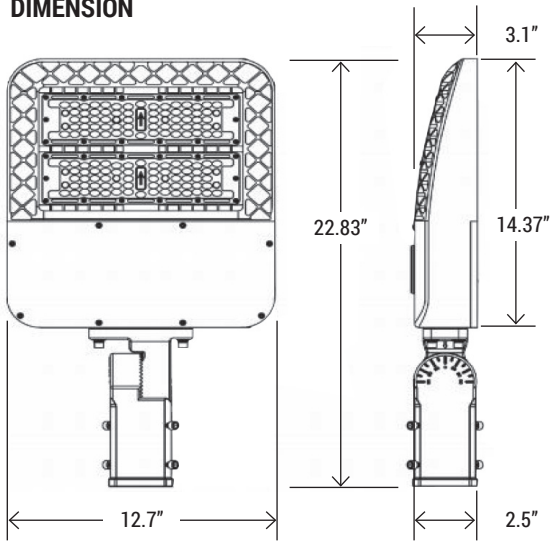

Project Name:	Notes:	Date:	Type:

DIMENSION