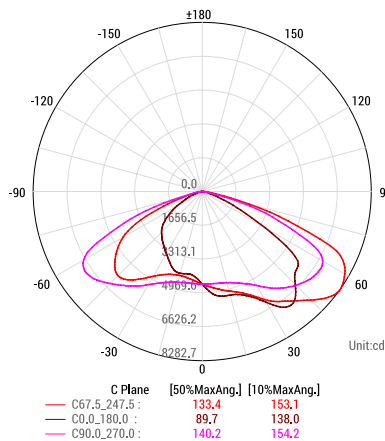

PHOTOMETRY

C Plane Distribution Diagram