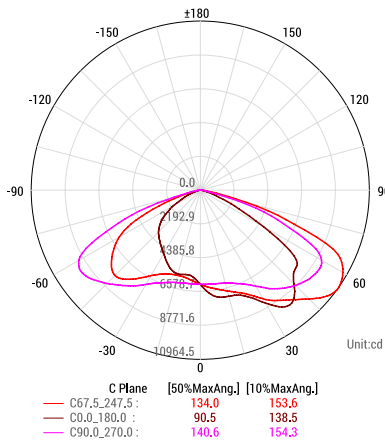

PHOTOMETRY

C Plane Distribution Diagram