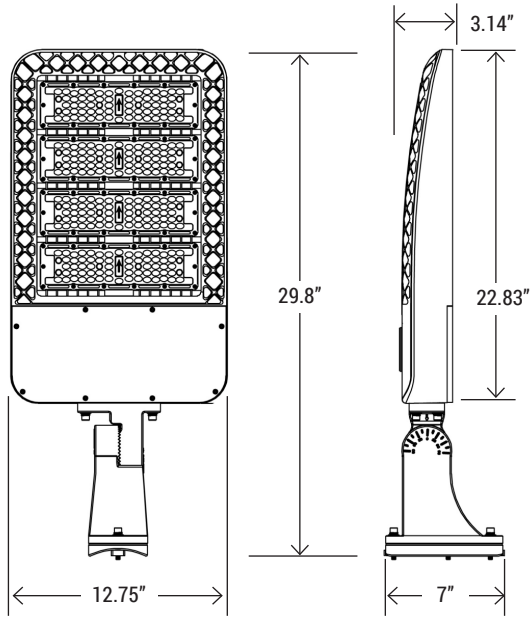

Project Name:	Notes:	Date:	Type:

DIMENSION