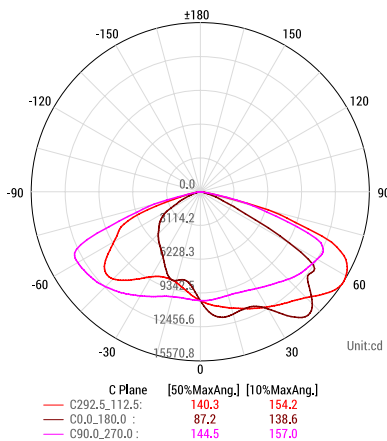

PHOTOMETRY

C Plane Distribution Diagram