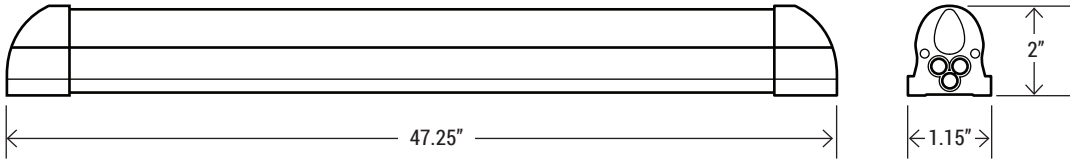

ETL Listed, FCC, RoHS, CE

TECHNICAL SPECIFICATION

WATTAGE	30W
LUMENS	up to 4,660 lumens
EFFICACY	145 lm/W
VOLTAGE	AC100-277V
POWER FREQUENCY	50/60 Hz
CCT	(5000K) (6000K)
CRI	Ra>80
BEAM ANGLE	120°
LENS TYPE	(Frosted) (Clear)
WORKING TEMP.	-40°F - +122°F
STORAGE TEMP.	-40°F - +158°F
IP RATING	IP40 Suitable for damp locations
DIMMABLE	Non-dimmable
POWER FACTOR	>0.9
THD	≤20%
WARRANTY	5 year limited
PORTOR CAT#	PT-T8I-4F-30W

DIMENSION

INSTALLATION

Place tube in location desired and connect cable to integrated area on tube. Suitable for use in enclosed fixtures or damp locations. Not for use where exposed to weather or moisture.