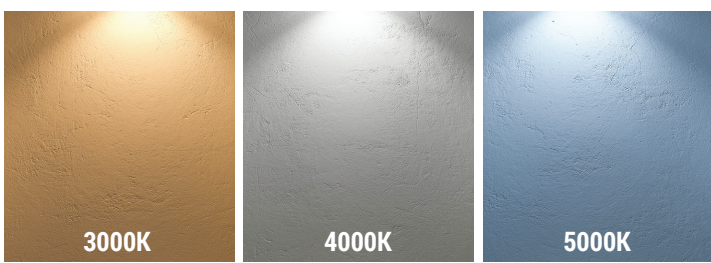

Gimbal downlights are ideal for both commercial and residential lighting, and are optimal for sloped ceilings, wall washing and general purpose lighting.

RECESSED
GIMBAL
3 CCT - TUNABLE

Tunable
3CCT
SELECTABLE
3000K 4000K 5000K

TUNABLE 3-1 CCT SELECTOR

Easily flip the switch for desired CCT. It's that simple!

CONSTRUCTION

Aluminum die-cast body and trim with architectural white finish. Designed for new construction, remodel or retrofit. Standard gasket included to ensure proper seal.