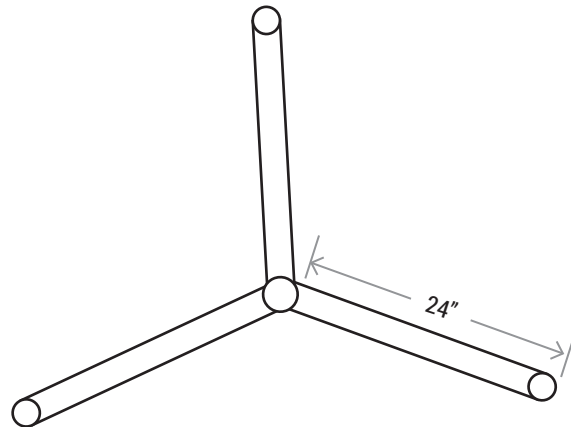

Project Name:

Notes:

Date:

Type:

**FOR
ROUND POLE**

AVAILABLE COLORS

Bronze
(RAL8017)

White
(RAL9016)

Black
(RAL9017)

For desired finish color, please inquire for price and availability.

PLEASE NOTE: Actual color of product may vary in printing.

DESCRIPTION

The short 180° triple bullhorn, base with 3 screw holes.

SPECIFICATIONS

- Provides wiring access
- Built-in 2-3/8" outside diameter tenon
- Suggested 3/8" diameter bolts for mounting
- Easy mounting a fixture with our slip-fitter

MATERIALS

- Made of carbon steel
- Gloss finished available
- End-cap available