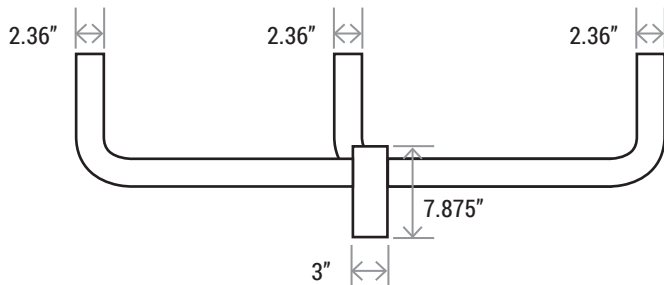

Black
(RAL9017)

For desired finish color, please inquire for price and availability.

PLEASE NOTE: Actual color of product may vary in printing.

DESCRIPTION

The short 180° triple bullhorn, base with 3 screw holes.

SPECIFICATIONS

- Provides wiring access
- Built-in 2-3/8" outside diameter tenon
- Suggested 3/8" diameter bolts for mounting
- Easy mounting a fixture with our slip-fitter

MATERIALS

- Made of carbon steel
- Gloss finished available
- End-cap available