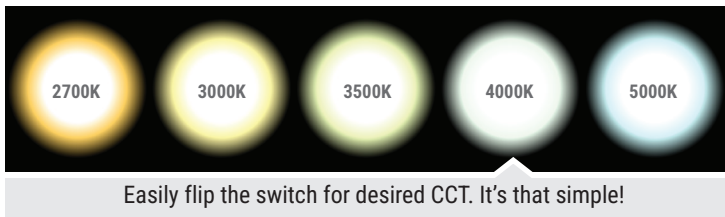

TUNABLE 5-1 CCT SELECTOR

FEATURES

- Edge-lit technology, with no glare or dark spots
- Instant-on
- Ultra slim design, 1" thickness
- Integrated LED fixtures
- LED technology fits anywhere you need general light source
- IC rated for direct contact with insulation
- Perfect solution where joists or duct work would normally prevent recessed installation
- Damp location rated for soffit applications
- Install J-Box in ceiling beam, and insert light right into drywall opening

DIMMING

Triac dimmable down to 100%-10%.
Compatible with most major brands of dimmers.

LISTING

ETL Listed, FCC, RoHS, CE & Energy Star Listed

WATTAGE	DELIVERED LUMENS	EFFICACY
15W	975 @ 2700K	65 lm/W
	1050 @ 3000K	70 lm/W
	1125 @ 3500K	75 lm/W
	1200 @ 4000K	80 lm/W
	1125 @ 5000K	75 lm/W

TECHNICAL SPECIFICATION

WATTAGE	15W
VOLTAGE	120V
POWER FREQUENCY	50/60 Hz
CCT	2700K/3000K/3500K/4000K/5000K
CRI	90
BEAM ANGLE	120°
RATING	Suitable for damp locations
DIMMABLE	Triac dimming
POWER FACTOR	>0.9
WARRANTY	5 year limited

MODEL NUMBER(S)

MODEL#	WATTS	LUMENS	LM/WATT	CCT	CRI	VOLTAGE
PT-DLS2-R-6I-15W-5CCT	15W	1200 (at 4000K)	88	2700K/3000K/3500K/ 4000K/5000K	90	120V
PT-DLS2-R-6I-15W-5CCT-BK	15W	1200 (at 4000K)	88	2700K/3000K/3500K/ 4000K/5000K	90	120V