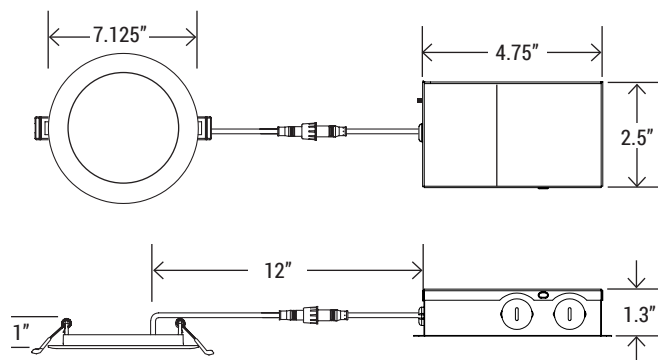

Project Name:	Notes:	Date:	Type:
---------------	--------	-------	-------

**DIMENSION**

(Cut-out: 6.25")

**MOUNTING OPTIONS**

**UNI-DLS**  
4"/6" Universal Slim LED  
Housing for New Construction

**RP-DLS-6I**  
6" Slim LED Rough plate