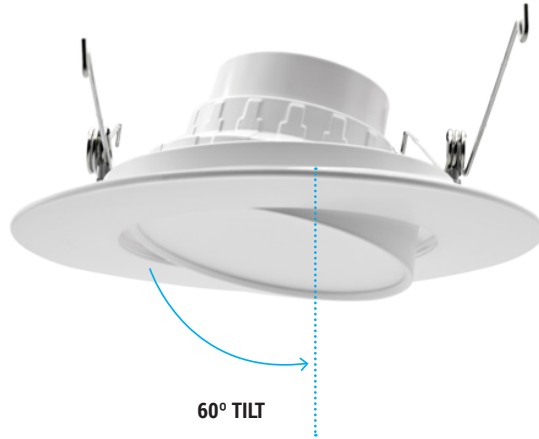

Catalog Number:	Project Name:	Note:	Date:	Type:

QTY/CARTON

24

PIECES