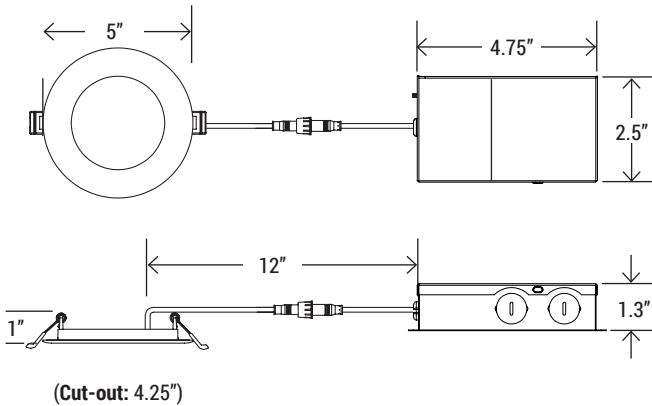

• Sealing gasket standard

Easily flip the switch for desired CCT

QTY/CARTON

24

PIECES

DIMENSION

MOUNTING OPTIONS

UNI-DLS-R
4"/6" Universal Slim LED
Housing for New Construction