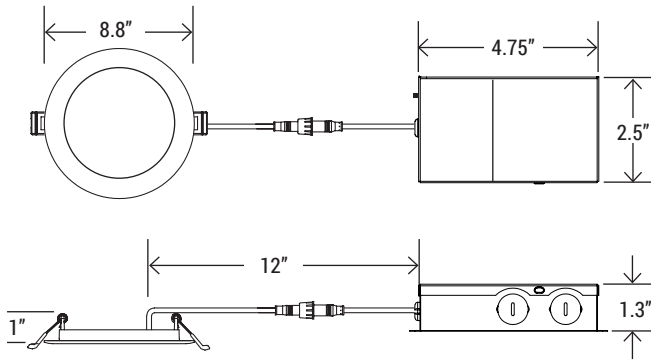

DIMENSION

(Cut-out: 8")

MOUNTING OPTION

UNI-DLS-R
4 5/8" Universal Slim LED
Housing for New Construction

RP-DLS-8I
8" LED Rough plate

COMPATIBLE DIMMERS

LUTRON*	LEVITON*	LEGRAND
<ul style="list-style-type: none"> • CT-600P • DVLC-153P • MSCL-OP153M • PD-6WCL • MACL-153M/MA-R • TG-600PR-WH • S-600PR-WH • CTCL-153PDH-WH • TGCL-153PH-LA • SLV-600P-AL • DV-600PR-WH • SCL-153PH-WH 	<ul style="list-style-type: none"> • RNL06 • 6672 • 6674 • IPL06 • DLS06 • SELV-300P-WH • VP106-1LZ 	<ul style="list-style-type: none"> • ADTP70TU