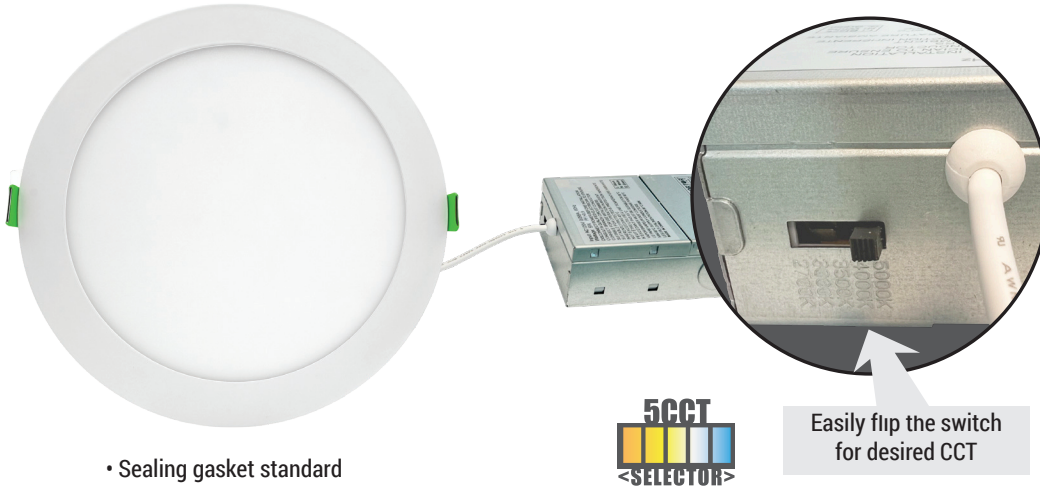

FEATURES

- Edge-lit technology, with no glare or dark spots
- Instant-on
- Ultra slim design, 1" thickness
- Integrated LED fixtures
- LED technology fits anywhere you need general light source
- IC rated for direct contact with insulation
- Perfect solution where joists or duct work would normally prevent recessed installation
- Damp location rated for soffit applications
- Install J-Box in ceiling beam, and insert light right into drywall opening

DIMMING

Triac dimmable down to 100%-10%.
Compatible with most major brands of dimmers.

LISTING

ETL Listed, FCC, RoHS, CE & Energy Star Listed

WATTAGE	DELIVERED LUMENS	EFFICACY
18W	1442 @ 2700K	80 lm/W
	1488 @ 3000K	82 lm/W
	1504 @ 3500K	83 lm/W
	1474 @ 4000K	81 lm/W
	1409 @ 5000K	78 lm/W

TECHNICAL SPECIFICATION

WATTAGE	18W
VOLTAGE	120V
POWER FREQUENCY	50/60 Hz
CCT	2700K/3000K/3500K/4000K/5000K
CRI	90
BEAM ANGLE	120°
RATING	Suitable for damp locations
DIMMABLE	Triac dimming
POWER FACTOR	>0.9
WARRANTY	5 year limited

DIMENSION

(Cut-out: 8")

MOUNTING OPTION

UNI-DLS-R
4 5/8" Universal Slim LED
Housing for New Construction

RP-DLS-8I
8" LED Rough plate

COMPATIBLE DIMMERS

LUTRON*	LEVITON*	LEGRAND
<ul style="list-style-type: none"> • CT-600P • DVLC-153P • MSCL-OP153M • PD-6WCL • MACL-153M/MA-R • TG-600PR-WH • S-600PR-WH • CTCL-153PDH-WH • TGCL-153PH-LA • SLV-600P-AL • DV-600PR-WH • SCL-153PH-WH 	<ul style="list-style-type: none"> • RNL06 • 6672 • 6674 • IPL06 • DLS06 • SELV-300P-WH • VP106-1LZ 	<ul style="list-style-type: none"> • ADTP70TU