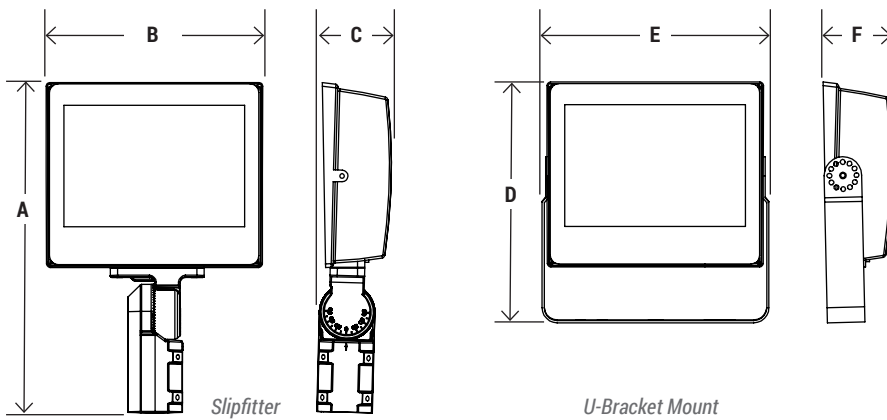

CATALOG NUMBER	A	B	C	D	E	F	EPA
PT-FLS1-105W-3CCT PT-FLS1-140W-3CCT	18"	11.8"	4"	13.1"	12.3"	3.7"	1.35 ft²

CATALOG NUMBER	WATTAGE	DELIVERED LUMENS	EFFICACY	CCT	DLC PRODUCT ID
PT-FLS1-15W	15W	2,097	135 lm/W	@5000K	PLQ084N9RJN1
PT-FLS1-35W	35W	4,641	129 lm/W	@5000K	PLXVZ78058PJ
PT-FLS1-60W	60W	7,782	130 lm/W	@5000K	PL1MXP2VBSE0
PT-FLS1-105W	105W	13,243	127 lm/W	@5000K	PL1LP6327GUY
PT-FLS1-140W	140W	17,894	127 lm/W	@5000K	LN4LF31GR4V