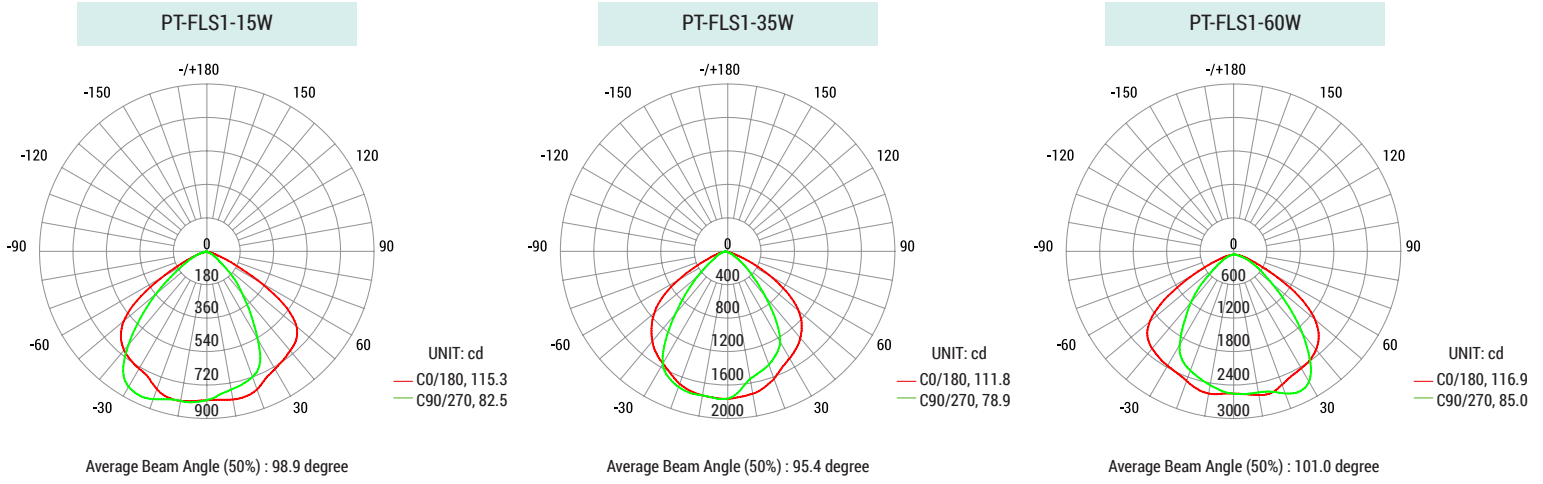

Catalog Number:	Project Name:	Note:	Date:	Type:

PHOTOMETRY