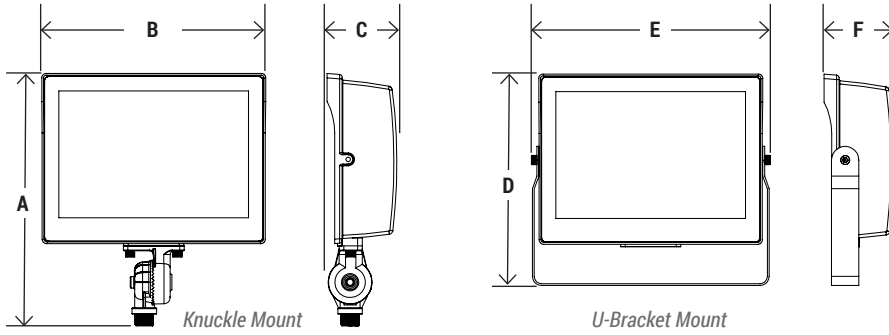

Catalog Number:	Project Name:	Note:	Date:	Type:

DIMENSION

CATALOG NUMBER	A	B	C	D	E	F	EPA
PT-FLS1-15W-3CCT PT-FLS1-35W-3CCT	9.2"	7.4"	2.6"	7.2"	7.9"	2.6	0.43ft²
PT-FLS1-60W-3CCT	10.9"	9.6"	3"	9.1"	9.6"	3"	0.68 ft²