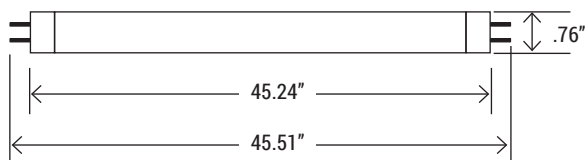

DIMENSION

TECHNICAL SPECIFICATION

WATTAGE	24W
LUMENS	3,608 lumens / 3,629 lumens
EFFICACY	up to 135 lm/W
VOLTAGE	120V-277V
POWER FREQUENCY	50/60 Hz
CCT	4000K / 5000K
CRI	80+
BEAM ANGLE	180°
LENS TYPE	Frosted
WORKING TEMP.	-4°F - +131°F
STORAGE TEMP.	-40°F - +140°F
IP RATING	IP20
DIMMABLE	Non-dimmable
POWER FACTOR	>0.9
THD	5.8%
WARRANTY	5 year limited