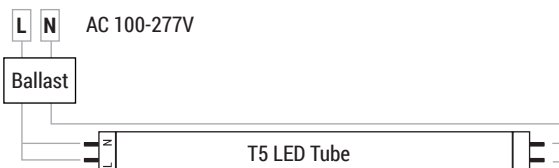

WIRING DIAGRAM

MODEL#	WATTS	LUMENS	LM/WATT	CCT	PORTOR Part Number	Product ID
NT5-EQ4-24N-00	24W	3,608	134	4000K	PT-T5-4FA-24W-4K-F	PXFMKKA9
NT5-EQ4-24R-00		3,629	135	5000K	PT-T5-4FA-24W-5K-F	PDLMVAMG