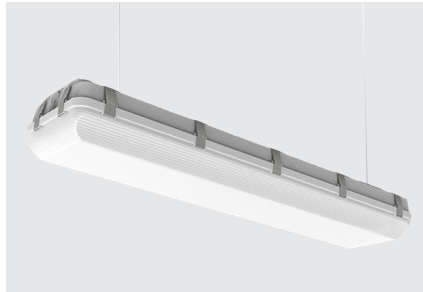

INDUSTRIAL AND HIGH-COMMERCIAL LIGHTING MANUFACTURER

CLVS-WD Series

4' Wide Style Vapor-Seal LED Luminaire

The CLVS Vapor-Seal series offers an industry-leading performance with deep energy savings and continuous dimming. This fixture is manufactured and designed using a gasketed enclosure to protect against dust, humidity and liquid spray. Easy installation for both surface-mount and suspended mount.

Perfect application for factories, tunnels, car washes, laboratories, cold storage, food processing and for vessels.

CONSTRUCTION

Polycarbonate housing, frosted lens, and stain-less clips offer protection against dust, humidity and water spray. Environmental-friendly powder coat painted reflector. Compact, slick profile design makes it easy for installation.

Catalog Number:	Note:
Project Name:	Type:

INDUSTRIAL AND HIGH-COMMERCIAL LIGHTING MANUFACTURER

CLVS-WD SERIES

DIMENSIONS

MOUNTING OPTIONS

SM
Surface mount
(Included)

V-HOOK
Suspended Mount (Included)

A-CBL
Aircraft Cable
(Chain or cable sold separate)