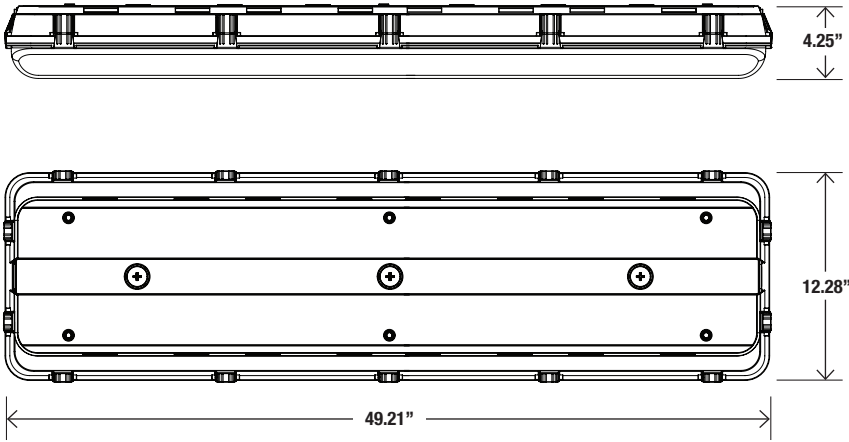

Catalog Number:	Note:
Project Name:	Type:

INDUSTRIAL AND HIGH-COMMERCIAL LIGHTING MANUFACTURER

CLVS-WD SERIES

DIMENSIONS