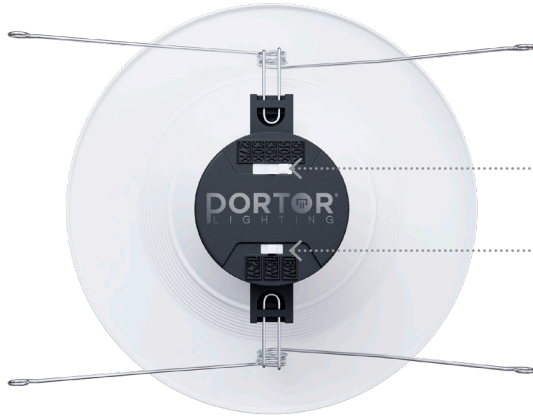

NOMINAL WATTAGE	DELIVERED LUMENS	EFFICACY
12W	800 LM	up to 66 lm/W
15W	1000 LM	
18W	1150 LM	

Based on 4000K setting. Actual lumens may vary.

CONSTRUCTION

PC driver housing and aluminum reflector with architectural white finish. Standard industry torsion springs adjust to fit 5" and 6" compatible housings. Standard gasket included to ensure proper seal E26/GU24 base.

Change color temperature with the simple flip of a switch

2700K | 3000K | 3500K | 4000K | 5000K

Change lumen output for desired application

12W
800 Lm

15W
1000 Lm

18W
1150 Lm

Product weight: .42 lb

DIMENSION

- Fits most 5" & 6" recessed housings
- Sealing gasket standard

ACCESSORY

E26 Adapter included for easy retrofitting

COMPATIBLE DIMMERS

LUTRON	LEVITON
<ul style="list-style-type: none"> • CT-600PR • MSCL-0P153MH • DVWCL-153PH • TGCL-153PR • MA-RR • DVCL-153PR • SCL-153PR • P-PKG1W-WH-R • MACL-153MH 	<ul style="list-style-type: none"> • R00-RNL06-TW • R50-IPL06-10M