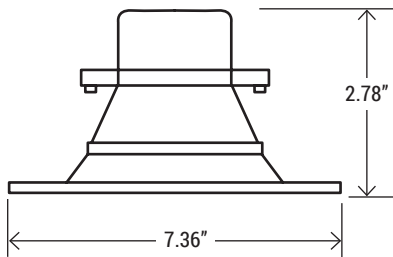

Change color temperature with the simple flip of a switch

2700K | 3000K | 3500K | 4000K | 5000K

Change lumen output for desired application

12W
800 Lm

15W
1000 Lm

18W
1150 Lm

Product weight: .42 lb

DIMENSION