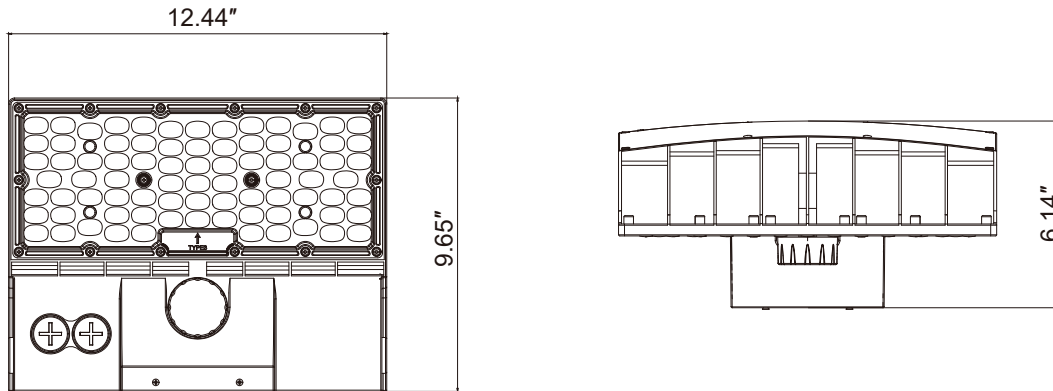

Catalog Number:	Project Name:	Note:	Date:	Type:

DIMENSION

100W/60W