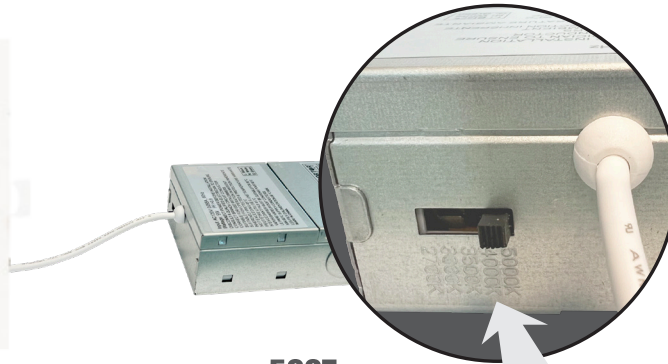

FEATURES

- Edge-lit technology, with no glare or dark spots
- Instant-on
- Ultra slim design, 1" thickness
- Integrated LED fixtures
- LED technology fits anywhere you need general light source
- IC rated for direct contact with insulation
- Perfect solution where joists or duct work would normally prevent recessed installation
- Damp location rated for soffit applications
- Install J-Box in ceiling beam, and insert light right into drywall opening

TECHNICAL SPECIFICATION

WATTAGE	9W
VOLTAGE	120V
POWER FREQUENCY	50/60 Hz
CCT	2700K/3000K/3500K/4000K/5000K
CRI	90
BEAM ANGLE	100°
RATING	Suitable for damp locations
DIMMABLE	Triac dimming
POWER FACTOR	>0.9
WARRANTY	5 year limited

• Sealing gasket standard

Easily flip the switch for desired CCT

DIMENSION

MOUNTING OPTIONS

UNI-DLS
4"/6" Universal Slim LED
Housing for New Construction

RP-DLS-4I
4" Slim LED Rough plate

COMPATIBLE DIMMERS