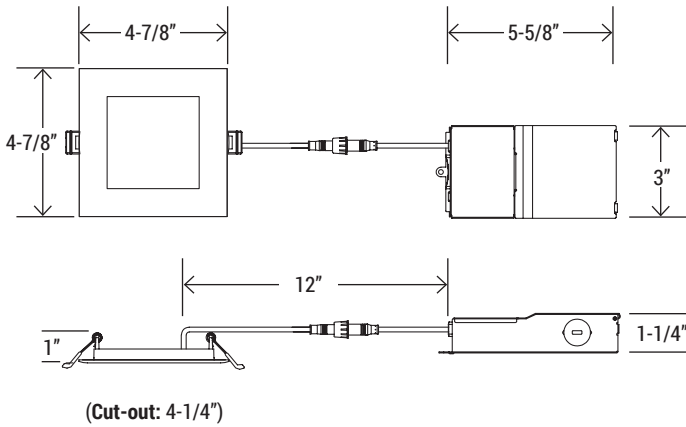

• Sealing gasket standard

Easily flip the switch for desired CCT

DIMENSION

MOUNTING OPTIONS

UNI-DLS
4"/6" Universal Slim LED
Housing for New Construction

RP-DLS-4I
4" Slim LED Rough plate

COMPATIBLE DIMMERS