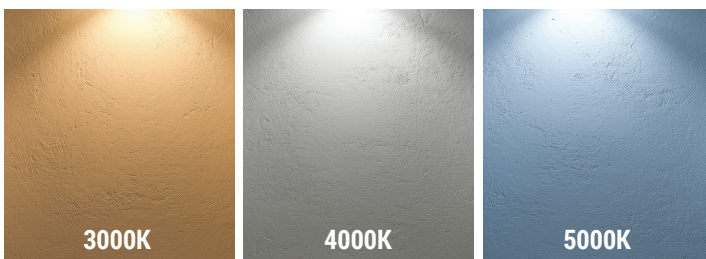

Gimbal downlights are ideal for both commercial and residential lighting, and are optimal for sloped ceilings, wall washing and general purpose lighting.

RECESSED  
**GIMBAL**  
3 CCT - TUNABLE

Tunable  
**3CCT**  
SELECTABLE  
30K 40K 50K

**TUNABLE 3-1 CCT SELECTOR**

Easily flip the switch for desired CCT. It's that simple!

**CONSTRUCTION**

Aluminum die-cast body and trim with architectural white finish. Designed for new construction, remodel or retrofit. Standard gasket included to ensure proper seal.