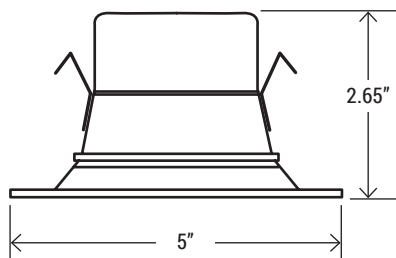

DIMENSION

- Fits most 4" recessed housings
- Sealing gasket standard

ACCESSORY

E26 Adapter included for easy retrofitting

COMPATIBLE DIMMERS

LUTRON	LEVITON
• CT-600PR • MSCL-0P153MH • DVWCL-153PH • TGCL-153PR • MA-RR • DVCL-153PR • SCL-153PR • P-PKG1W-WH-R • MACL-153MH	• R00-RNL06-TW • R50-IPL06-10M