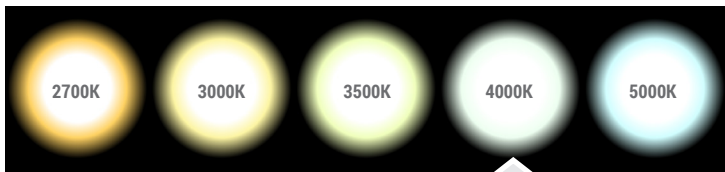

TUNABLE 5-1 CCT SELECTOR

Easily flip the switch for desired CCT. It's that simple!

CONSTRUCTION

PC driver housing and aluminum reflector with architectural white finish. Easy clip-in to existing can housing. Standard gasket included to ensure proper seal. E26 base included.

ELECTRICAL

Luminaire is built with the highest quality 120V drivers, ensuring energy efficiency.

ENERGY SAVINGS

80% more energy savings than traditional lamps. Low heat production requires less air-conditioning requirements, further increasing energy cost savings.

DIMMING

Triac dimmable down to 5%. Compatible with most major brands of dimmers.

LISTING

ETL Listed, FCC, RoHS, CE & Energy Star Listed

NOMINAL WATTAGE	DELIVERED LUMENS	EFFICACY
8W	550 LM	up to 70 lm/W
10W	700 LM	
12W	850 LM	

Based on 4000K setting. Actual lumens may vary.

TECHNICAL SPECIFICATION

VOLTAGE	120V
POWER FREQUENCY	60 Hz
CRI	90
CCT	2700K | 3000K | 3500K | 4000K | 5000K
BEAM ANGLE	100°
IP RATING	IP40, Suitable for damp locations
DIMMABLE	Triac dimming
POWER FACTOR	>0.9
OPERATING TEMP.	14°F ~ 122°F (-10°C ~ 50°C)
WARRANTY	5 year limited