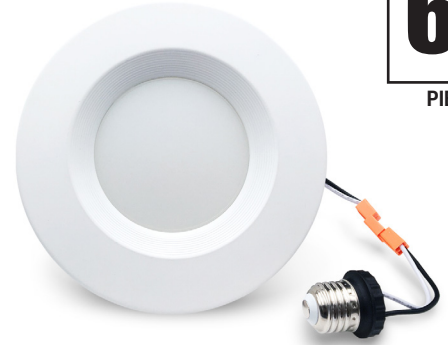

**CONSTRUCTION**

PC driver housing and aluminum reflector with architectural white finish. Easy clip-in to existing can housing. Standard gasket included to ensure proper seal. E26 base included.

**ELECTRICAL**

QTY/CARTON

**60**

PIECES

Change color temperature with the simple flip of a switch

2700K | 3000K | 3500K | 4000K | 5000K

Change lumen output for desired application

**8W**  
550 Lm

**10W**  
700 Lm

**12W**  
850 Lm

Product weight: .28 lb

**DIMENSION**

- Fits most 4" recessed housings
- Sealing gasket standard

**ACCESSORY**

E26 Adapter included for easy retrofitting

**COMPATIBLE DIMMERS**

LUTRON	LEVITON
<ul style="list-style-type: none"> <li>• CT-600PR</li> <li>• MSCL-0P153MH</li> <li>• DVWCL-153PH</li> <li>• TGCL-153PR</li> <li>• MA-RR</li> <li>• DVCL-153PR</li> <li>• SCL-153PR</li> <li>• P-PKG1W-WH-R</li> <li>• MACL-153MH</li> </ul>	<ul style="list-style-type: none"> <li>• R00-RNL06-TW</li> <li>• R50-IPL06-10M</li> </ul>