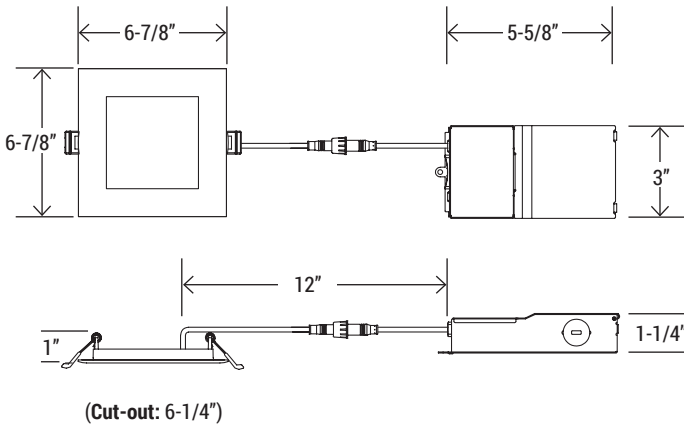

• Sealing gasket standard

◀ TUNABLE ▶
5CCT
SELECTABLE

Easily flip the switch for desired CCT

DIMENSION

MOUNTING OPTIONS

UNI-DLS-R
4" / 6" Universal Slim LED
Housing for New Construction

RP-DLS-6I
6" Slim LED Rough plate