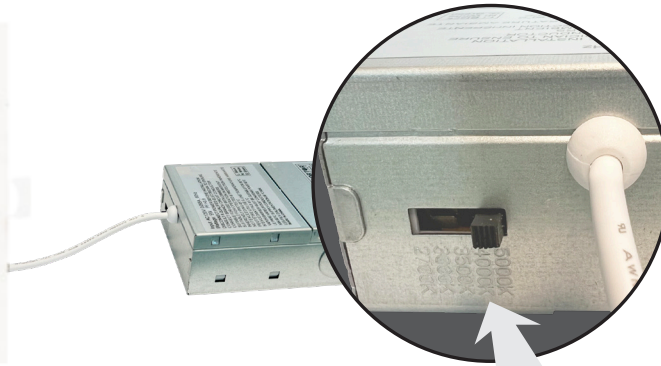

TUNABLE 5-1 CCT SELECTOR

Easily flip the switch for desired CCT. It's that simple!

FEATURES

- Edge-lit technology, with no glare or dark spots
- Instant-on
- Ultra slim design, 1" thickness
- Integrated LED fixtures
- LED technology fits anywhere you need general light source
- IC rated for direct contact with insulation
- Perfect solution where joists or duct work would normally prevent recessed installation
- Damp location rated for soffit applications
- Install J-Box in ceiling beam, and insert light right into drywall opening

DIMMING

Triac dimmable down to 100%-10%.
Compatible with most major brands of dimmers.

LISTING

ETL Listed, FCC, RoHS, CE & Energy Star Listed

WATTAGE	DELIVERED LUMENS	EFFICACY
12W	921 @ 2700K	74 lm/W
	956 @ 3000K	80 lm/W
	979 @ 3500K	85 lm/W
	979 @ 4000K	85 lm/W
	1163 @ 5000K	84 lm/W

TECHNICAL SPECIFICATION

WATTAGE	12W
VOLTAGE	120V
POWER FREQUENCY	50/60 Hz
CCT	2700K/3000K/3500K/4000K/5000K
CRI	90
BEAM ANGLE	100°
RATING	Suitable for damp locations
DIMMABLE	Triac dimming
POWER FACTOR	>0.9
WARRANTY	5 year limited

• Sealing gasket standard

◀ TUNABLE ▶
5CCT
SELECTABLE

Easily flip the switch for desired CCT

DIMENSION

MOUNTING OPTIONS

UNI-DLS-R
4" / 6" Universal Slim LED
Housing for New Construction

RP-DLS-6I
6" Slim LED Rough plate