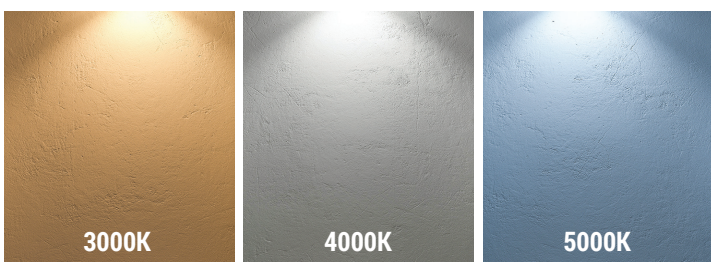

Project Name:	Notes:	Date:	Type:
---------------	--------	-------	-------

DESCRIPTION

No can or housing needed! Install directly into ceilings with 2" clearance. Portor's slim profile residential downlights are taking the market by storm! Available in 6" and featuring color tunable technology that lets the user choose between 3000K, 4000K, or 5000K.

TUNABLE 3-1 CCT SELECTOR

Easily flip the switch for desired CCT. It's that simple!

FEATURES

- Edge-lit technology, with no glare or dark spots
- Instant-on
- Ultra slim design, 1" thickness
- Integrated LED fixtures
- LED technology fits anywhere you need general light source
- IC rated for direct contact with insulation
- Perfect solution where joists or duct work would normally prevent recessed installation
- Damp location rated for soffit applications
- Install J-Box in ceiling beam, and insert light right into drywall opening