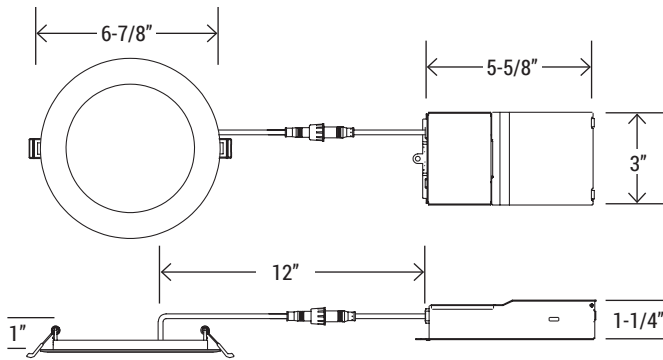

Easily flip the switch for desired CCT

• Sealing gasket standard

DIMENSION

(Cut-out: 6-1/4")

MOUNTING OPTIONS

UNI-DLS
4"/6" Universal Slim LED
Housing for New Construction

RP-DLS-6I
6" Slim LED Rough plate

PHOTOMETRY