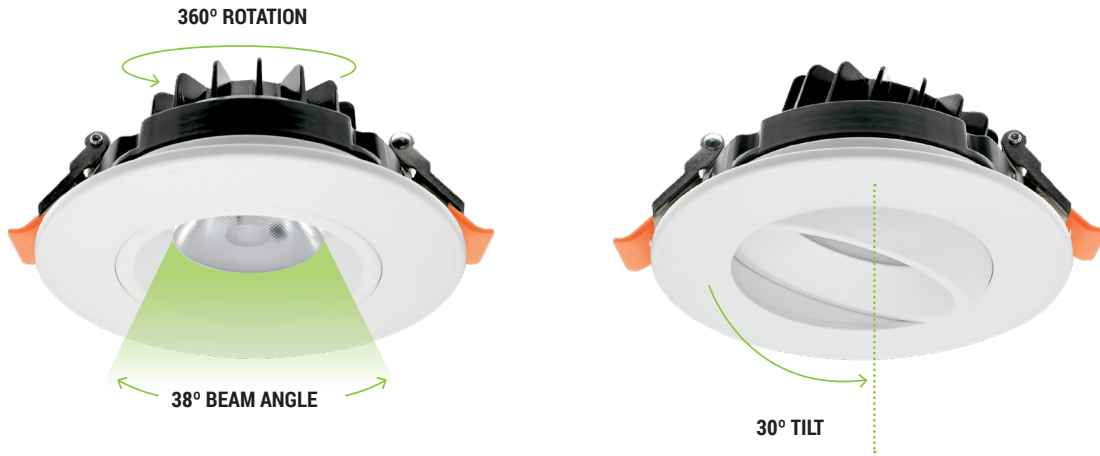

Catalog Number:	Project Name:	Note:	Date:	Type: