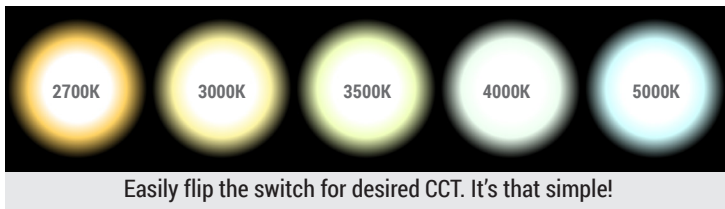

Catalog Number:	Project Name:	Note:	Date:	Type:
-----------------	---------------	-------	-------	-------

With CCT selector technology, and 30° tilting/360° rotating capability, Portor's second generation 4" gimbal downlights make accent, spot lighting, and wall washing so easy!

Gimbal downlights are ideal for both commercial and residential lighting, and are optimal for sloped ceilings, wall washing and general purpose lighting.

TUNABLE 5-1 CCT SELECTOR

NOMINAL WATTAGE	DELIVERED LUMENS	EFFICACY
12W	821 LM @ 2700K	up to 76 lm/W
	864 LM @ 3000K	
	898 LM @ 3500K	
	912 LM @ 4000K	
	868 LM @ 5000K	