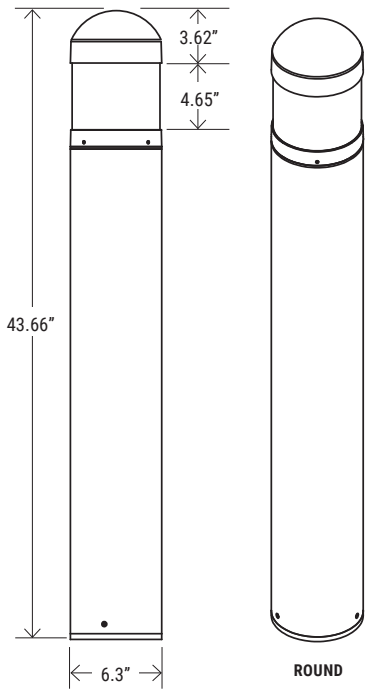

**ORDERING SAMPLE: PT-ABL-R-DTP-C-3CP**

Complete Series	Shape	Top	Style	CCT/Wattage	Lumen	Lumen/Watt	Finish
<b>PT-ABL</b> Architectural Bollard	<b>R</b> (Round)	<b>DTP</b> (Dome Top)	<b>C</b> (Cone)	<b>3CP</b> (30K/40K/50K) (14W/19W/24W)	1960/2300/3360 Lm	140Lm/W	Bronze

Catalog Number:	Project Name:	Note:	Date:	Type:
-----------------	---------------	-------	-------	-------

**DIMENSION**

Anchor Bolt  
Require assembly  
(Included)

QTY/CARTON

**4**

PIECES

**SHIELD OPTION**

ABL-R-SHLD-180  
Shield for PT-ABL-R series  
bollard