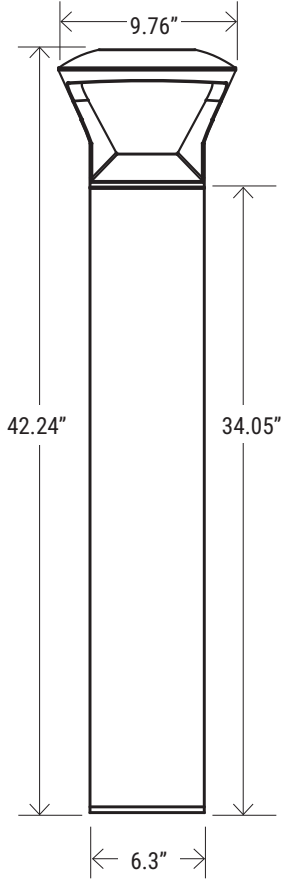

ORDERING SAMPLE: **PT-ABL-R-PTP-O-3CP**

Complete Series	Shape	Top	Style	CCT/Wattage	Lumen	Lumen/Watt	Finish
PT-ABL Architectural Bollard	R (Round)	PTP (Post Top)	O (Open)	3CP (30K/40K/50K) (14W/19W/24W)	1727/2300/2758 Lm	123Lm/W	Bronze

Catalog Number:	Project Name:	Note:	Date:	Type:
-----------------	---------------	-------	-------	-------

DIMENSION

ROUND

Anchor Bolt
Require assembly
(Included)

QTY/CARTON

4

PIECES

CATALOG NUMBER	WATTAGE	DELIVERED LUMENS	EFFICACY	DLC PRODUCT ID	CLASSIFICATION
PT-ABL-R-PTP-0-3CP	14W	1727	124 lm/W	S-8LAEU0	
	19W	2300	121 lm/W		
	24W	2758	123 lm/W		