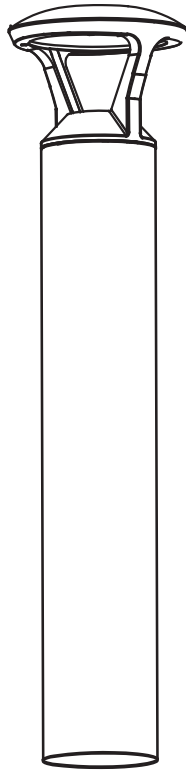

Ideal use for walkways, entrance ways, drives and other small-area lighting applications where low mounting heights are desirable.

CONSTRUCTION

Die-cast aluminum body combined with state of the art heat dissipation. Waterproof, built rugged for outdoor harsh conditions.

ELECTRICAL

Built with the highest quality, long lasting Universal Voltage driver 120V-27V.

MOUNTING

Anchor bolt included, require assembly.

ENERGY SAVINGS

Over 70% energy savings than traditional fixtures, low heat productions requires less maintenance and operation cost.

ORDERING SAMPLE: **PT-ABL-R-PTP-O-3CP**

Complete Series	Shape	Top	Style	CCT/Wattage	Lumen	Lumen/Watt	Finish
PT-ABL Architectural Bollard	R (Round)	PTP (Post Top)	O (Open)	3CP (30K/40K/50K) (14W/19W/24W)	1727/2300/2758 Lm	123Lm/W	Bronze

Catalog Number:	Project Name:	Note:	Date:	Type:
-----------------	---------------	-------	-------	-------

DIMENSION

ROUND

Anchor Bolt
Require assembly
(Included)

QTY/CARTON

4

PIECES

CATALOG NUMBER	WATTAGE	DELIVERED LUMENS	EFFICACY	DLC PRODUCT ID	CLASSIFICATION
PT-ABL-R-PTP-0-3CP	14W	1727	124 lm/W	S-8LAEU0	
	19W	2300	121 lm/W		
	24W	2758	123 lm/W		