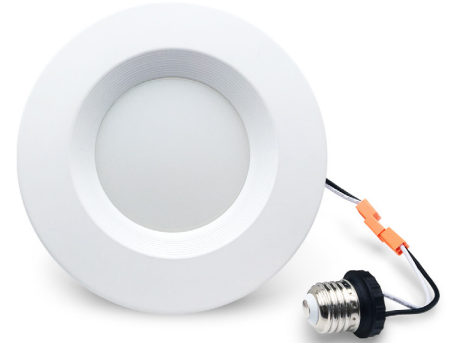

NOMINAL WATTAGE	DELIVERED LUMENS	EFFICACY
8W	550 LM	up to 70 lm/W
10W	700 LM	
12W	850 LM	

Based on 4000K setting. Actual lumens may vary.

CONSTRUCTION

PC driver housing and aluminum reflector with architectural white finish. Easy clip-in to existing can housing. Standard gasket included to ensure proper seal. E26/GU24 base.

Change color temperature with the simple flip of a switch

2700K | 3000K | 3500K | 4000K | 5000K

Change lumen output for desired application

8W
550 Lm

10W
700 Lm

12W
850 Lm

Product weight: .28 lb

DIMENSION

- Fits most 4" recessed housings
- Sealing gasket standard

ACCESSORY

E26 Adapter included for easy retrofitting

COMPATIBLE DIMMERS

LUTRON	LEVITON
<ul style="list-style-type: none"> • CT-600PR • MSCL-0P153MH • DVWCL-153PH • TGCL-153PR • MA-RR • DVCL-153PR • SCL-153PR • P-PKG1W-WH-R • MACL-153MH 	<ul style="list-style-type: none"> • R00-RNL06-TW • R50-IPL06-10M