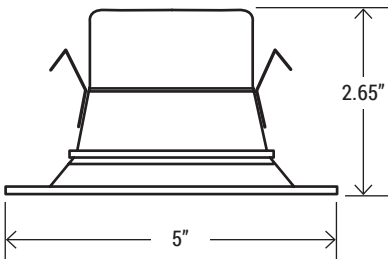

Change color temperature with the simple flip of a switch

2700K | 3000K | 3500K | 4000K | 5000K

Change lumen output for desired application

8W
550 Lm

10W
700 Lm

12W
850 Lm

Product weight: .28 lb

DIMENSION