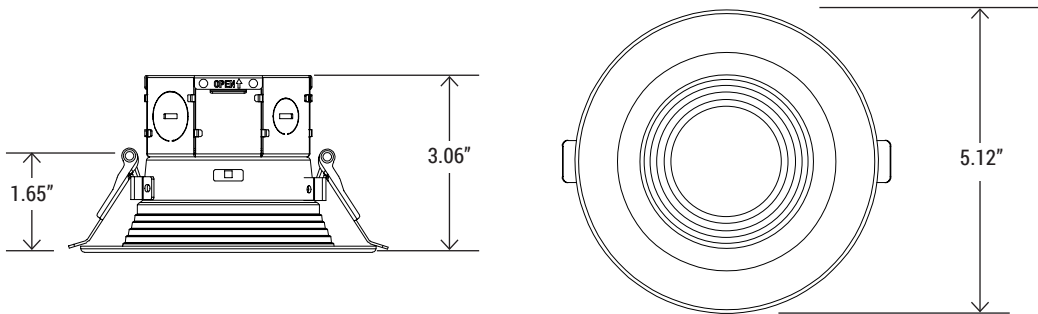

RP-DLS-4I
4" Rough plate

DIMENSION

EM OPTION

PT-EMG-25W
Universal Voltage
LED Emergency Back-up Driver

PHOTOMETRY

For complete IES files, please visit our website.

Average Beam Angle (50%): 94.6

COMPATIBLE DIMMERS