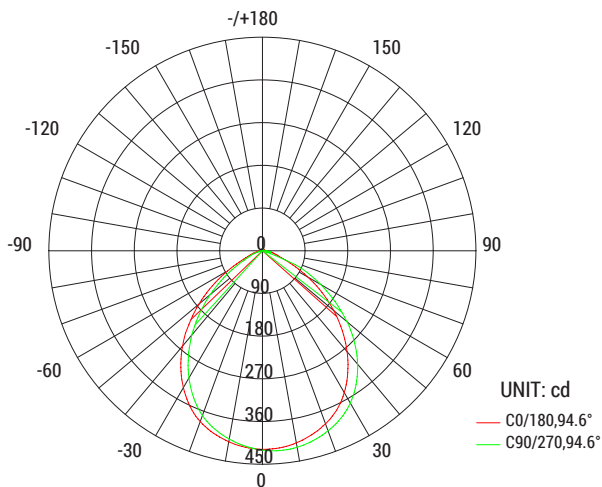

RP-DLS-4I
4" Rough plate

DIMENSION

EM OPTION

PT-EMG-25W
Universal Voltage
LED Emergency Back-up Driver

PHOTOMETRY

For complete IES files, please visit our website.

Average Beam Angle (50%): 94.6

COMPATIBLE DIMMERS