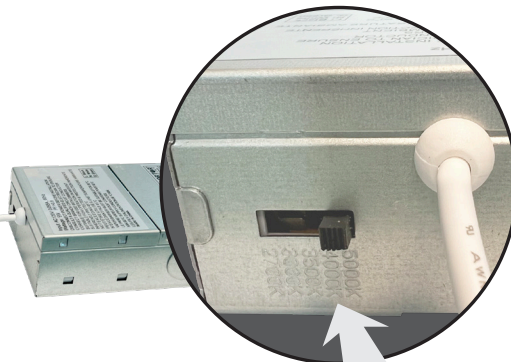

Easily flip the switch for desired CCT