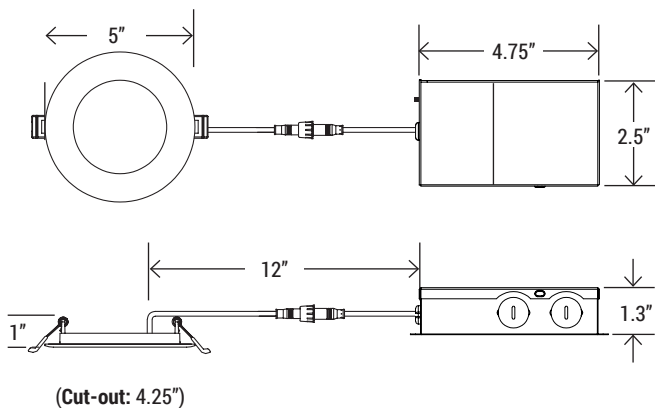

Project Name:	Notes:	Date:	Type:
---------------	--------	-------	-------

• Sealing gasket standard

Easily flip the switch for desired CCT

DIMENSION

MOUNTING OPTIONS

UNI-DLS
4"/6" Universal Slim LED
Housing for New Construction