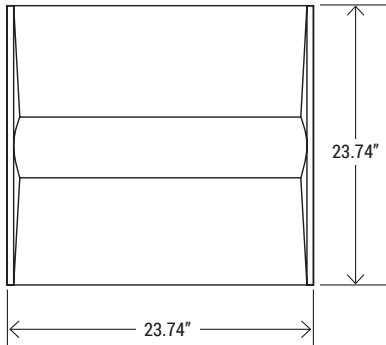

Catalog Number:	Project Name:	Note:	Date:	Type:

DIMENSION