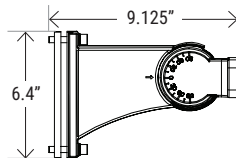

Catalog Number:	Project Name:	Note:	Date:	Type:
-----------------	---------------	-------	-------	-------

**DIMENSION**

Slipfitter Mount

U-Bracket Mount

Yoke Mount

CATALOG NUMBER	A	B	C	D	E	F	G	EPA
PT-FLHO-MW-3CP	13.94"	12.6"	20.63"	14.57"	14.96"	18.15"	3.7"	1.4 ft <sup>2</sup>
PT-FLHO-HW-3CP	16.22"	13.54"	21.61"	17"	16.34"	17"	3.82"	1.7 ft <sup>2</sup>

QTY/CARTON

**\*MOUNTING OPTION (SOLD SEPARATELY)**

SF-AL2  
Slipfitter

SPM-AL2  
Adjustable Mount For  
Square/Round Pole

SAM-AL2  
Straight Arm Mount for  
Square Pole

TM-AL2  
Trunnion Mount

UB-FLHO-HW  
UB-FLHO-MW  
U-Bracket Mount