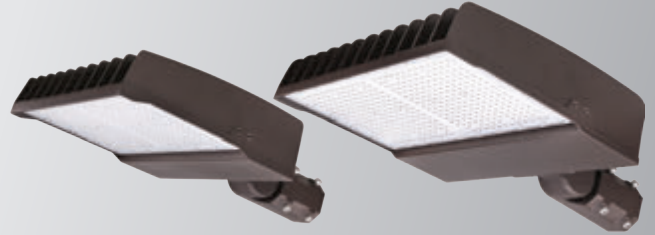

Catalog Number:	Project Name:	Note:	Date:	Type:
-----------------	---------------	-------	-------	-------

The FLHO - High Output flood light series combines energy efficiency and advance optical control. The slim profile delivers enhanced lighting performance. Robust housing can withstand harsh outdoor environments.

Available with knuckle mount or a u-bracket mount for convenient mounting option. Ideal use for facades, outdoor, signage, shopping centers, industrial areas and other outdoor places with spot lighting is needed.

Shown in Slipfitter Mount

**CONSTRUCTION**

Die-cast aluminum housing with excellent heat management equipped for long lasting durability. Weather-proof gasketed that is IP65 rated. Small slim profile make it versatile for various different application.

**ELECTRICAL**

Luminaire is built with the highest quality driver that is Universal Voltage (120-277V), uses long lasting, high-efficient LED packages.

**OPTICAL SYSTEM**

Clear tempered glass lens is designed to reduce glare and improve overall light-distribution through precision formed lens optics.