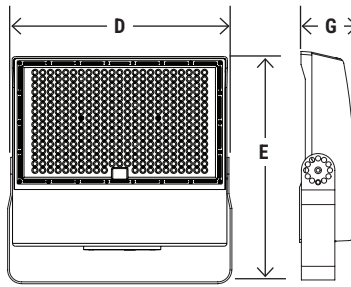

ORDERING SAMPLE:  -  -  -  -  -

Series	Wattage	CCT	Voltage	Mounting (not included)	Photocell
PT-FLHO High Output Flood Light	MW (205W/225W/255W) HW (270W/300W/330W)	3CP (3000K/4000K/5000K)	blank (120-277V) HV (277-480V)	SF-AL2 SPM-AL2 SAM-AL2 TM-AL2 UB-FLHO-MW UB-FLHO-HW	PC PC-HV

Catalog Number:	Project Name:	Note:	Date:	Type:
-----------------	---------------	-------	-------	-------

**DIMENSION**

Slipfitter Mount

U-Bracket Mount

Yoke Mount

CATALOG NUMBER	A	B	C	D	E	F	G	EPA
PT-FLHO-MW-3CP	13.94"	12.6"	20.63"	14.57"	14.96"	18.15"	3.7"	1.4 ft <sup>2</sup>
PT-FLHO-HW-3CP	16.22"	13.54"	21.61"	17"	16.34"	17"	3.82"	1.7 ft <sup>2</sup>