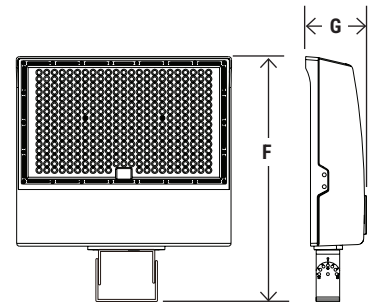

Catalog Number:	Project Name:	Note:	Date:	Type:
-----------------	---------------	-------	-------	-------

**DIMENSION**

Slipfitter Mount

U-Bracket Mount

Yoke Mount

CATALOG NUMBER	A	B	C	D	E	F	G	EPA
PT-FLHO-MW-3CP	13.94"	12.6"	20.63"	14.57"	14.96"	18.15"	3.7"	1.4 ft <sup>2</sup>
PT-FLHO-HW-3CP	16.22"	13.54"	21.61"	17"	16.34"	17"	3.82"	1.7 ft <sup>2</sup>