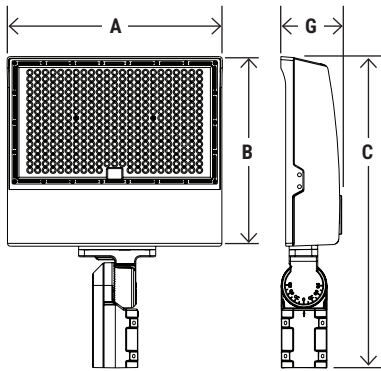

Based on IES test results @ 4000K. Actual lumens may vary.

**TECHNICAL SPECIFICATION**

CRI	70+
DIMMABLE	0-10V dimming
VOLTAGE	120V-277V, 50/60 Hz / 277-480V
SURGE PROTECTION (Optional)	L/N-PE: 10KV
BEAM ANGLE	140° x 120°
POWER FACTOR	>0.9
THD	≤20%
WORKING TEMPERATURE	-40°F - +113°F
OPERATING HUMIDITY	20%-90% RH
IP RATING	IP65 Wet Location
WARRANTY	5 year limited

Catalog Number:	Project Name:	Note:	Date:	Type:
-----------------	---------------	-------	-------	-------

**DIMENSION**

Slipfitter Mount

U-Bracket Mount

Yoke Mount

CATALOG NUMBER	A	B	C	D	E	F	G	EPA
PT-FLHO-MW-3CP	13.94"	12.6"	20.63"	14.57"	14.96"	18.15"	3.7"	1.4 ft <sup>2</sup>
PT-FLHO-HW-3CP	16.22"	13.54"	21.61"	17"	16.34"	17"	3.82"	1.7 ft <sup>2</sup>