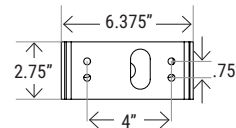

Catalog Number:	Project Name:	Note:	Date:	Type:
-----------------	---------------	-------	-------	-------

**DIMENSION**

Slipfitter Mount

U-Bracket Mount

Yoke Mount

CATALOG NUMBER	A	B	C	D	E	F	G	EPA
PT-FLHO-MW-3CP	13.94"	12.6"	20.63"	14.57"	14.96"	18.15"	3.7"	1.4 ft <sup>2</sup>
PT-FLHO-HW-3CP	16.22"	13.54"	21.61"	17"	16.34"	17"	3.82"	1.7 ft <sup>2</sup>

QTY/CARTON

**\*MOUNTING OPTION (SOLD SEPARATELY)**

SF-AL2  
Slipfitter

SPM-AL2  
Adjustable Mount For  
Square/Round Pole

SAM-AL2  
Straight Arm Mount for  
Square Pole

TM-AL2  
Trunnion Mount

UB-FLHO-HW  
UB-FLHO-MW  
U-Bracket Mount