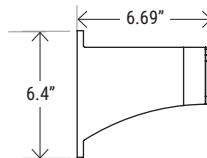

Catalog Number:	Project Name:	Note:	Date:	Type:
-----------------	---------------	-------	-------	-------

**DIMENSION**

Slipfitter Mount

U-Bracket Mount

Yoke Mount

CATALOG NUMBER	A	B	C	D	E	F	G	EPA
PT-FLHO-MW-3CP	13.94"	12.6"	20.63"	14.57"	14.96"	18.15"	3.7"	1.4 ft <sup>2</sup>
PT-FLHO-HW-3CP	16.22"	13.54"	21.61"	17"	16.34"	17"	3.82"	1.7 ft <sup>2</sup>

QTY/CARTON

**\*MOUNTING OPTION (SOLD SEPARATELY)**

SF-AL2  
Slipfitter

SPM-AL2  
Adjustable Mount For  
Square/Round Pole

SAM-AL2  
Straight Arm Mount for  
Square Pole

TM-AL2  
Trunnion Mount

UB-FLHO-HW  
UB-FLHO-MW  
U-Bracket Mount