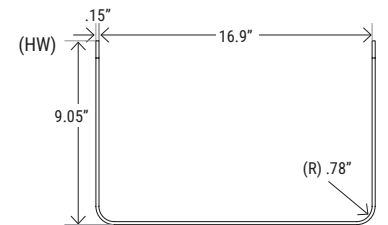

Catalog Number:	Project Name:	Note:	Date:	Type:

DIMENSION

U-Bracket Mount

Yoke Mount

CATALOG NUMBER	A	B	C	D	E	F	G	EPA
PT-FLHO-MW-3CP	13.94"	12.6"	20.63"	14.57"	14.96"	18.15"	3.7"	1.4 ft²
PT-FLHO-HW-3CP	16.22"	13.54"	21.61"	17"	16.34"	17"	3.82"	1.7 ft²

QTY/CARTON

*MOUNTING OPTION (SOLD SEPARATELY)

SF-AL2
Slipfitter

PHOTOCELL OPTION