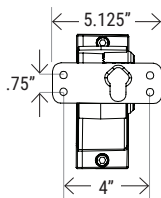

Catalog Number:	Project Name:	Note:	Date:	Type:
-----------------	---------------	-------	-------	-------

**DIMENSION**

Slipfitter Mount

U-Bracket Mount

Yoke Mount

CATALOG NUMBER	A	B	C	D	E	F	G	EPA
PT-FLHO-MW-3CP	13.94"	12.6"	20.63"	14.57"	14.96"	18.15"	3.7"	1.4 ft <sup>2</sup>
PT-FLHO-HW-3CP	16.22"	13.54"	21.61"	17"	16.34"	17"	3.82"	1.7 ft <sup>2</sup>

QTY/CARTON

**\*MOUNTING OPTION (SOLD SEPARATELY)**

SF-AL2  
Slipfitter

SPM-AL2  
Adjustable Mount For  
Square/Round Pole

SAM-AL2  
Straight Arm Mount for  
Square Pole

TM-AL2  
Trunnion Mount

UB-FLHO-HW  
UB-FLHO-MW  
U-Bracket Mount