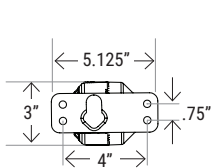

Catalog Number:	Project Name:	Note:	Date:	Type:
-----------------	---------------	-------	-------	-------

**DIMENSION**

Slipfitter Mount

U-Bracket Mount

Yoke Mount

CATALOG NUMBER	A	B	C	D	E	F	G	EPA
PT-FLHO-MW-3CP	13.94"	12.6"	20.63"	14.57"	14.96"	18.15"	3.7"	1.4 ft <sup>2</sup>
PT-FLHO-HW-3CP	16.22"	13.54"	21.61"	17"	16.34"	17"	3.82"	1.7 ft <sup>2</sup>

QTY/CARTON

**\*MOUNTING OPTION (SOLD SEPARATELY)**

SF-AL2  
Slipfitter

SPM-AL2  
Adjustable Mount For  
Square/Round Pole

SAM-AL2  
Straight Arm Mount for  
Square Pole

TM-AL2  
Trunnion Mount

UB-FLHO-HW  
UB-FLHO-MW  
U-Bracket Mount