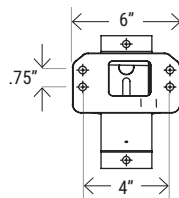

Catalog Number:	Project Name:	Note:	Date:	Type:
-----------------	---------------	-------	-------	-------

**DIMENSION**

Slipfitter Mount

U-Bracket Mount

Yoke Mount

CATALOG NUMBER	A	B	C	D	E	F	G	EPA
PT-FLHO-MW-3CP	13.94"	12.6"	20.63"	14.57"	14.96"	18.15"	3.7"	1.4 ft <sup>2</sup>
PT-FLHO-HW-3CP	16.22"	13.54"	21.61"	17"	16.34"	17"	3.82"	1.7 ft <sup>2</sup>

QTY/CARTON

**\*MOUNTING OPTION (SOLD SEPARATELY)**

SF-AL2  
Slipfitter

SPM-AL2  
Adjustable Mount For  
Square/Round Pole

SAM-AL2  
Straight Arm Mount for  
Square Pole

TM-AL2  
Trunnion Mount

UB-FLHO-HW  
UB-FLHO-MW  
U-Bracket Mount