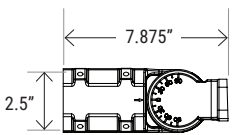

Catalog Number:	Project Name:	Note:	Date:	Type:
-----------------	---------------	-------	-------	-------

**DIMENSION**

Slipfitter Mount

U-Bracket Mount

Yoke Mount

CATALOG NUMBER	A	B	C	D	E	F	G	EPA
PT-FLHO-MW-3CP	13.94"	12.6"	20.63"	14.57"	14.96"	18.15"	3.7"	1.4 ft <sup>2</sup>
PT-FLHO-HW-3CP	16.22"	13.54"	21.61"	17"	16.34"	17"	3.82"	1.7 ft <sup>2</sup>

QTY/CARTON

**\*MOUNTING OPTION (SOLD SEPARATELY)**

SF-AL2  
Slipfitter

SPM-AL2  
Adjustable Mount For  
Square/Round Pole

SAM-AL2  
Straight Arm Mount for  
Square Pole

TM-AL2  
Trunnion Mount

UB-FLHO-HW  
UB-FLHO-MW  
U-Bracket Mount