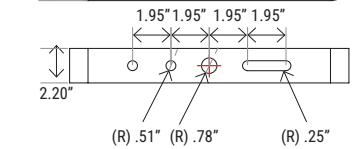

Catalog Number:	Project Name:	Note:	Date:	Type:
-----------------	---------------	-------	-------	-------

**DIMENSION**

Slipfitter Mount

U-Bracket Mount

Yoke Mount

CATALOG NUMBER	A	B	C	D	E	F	G	EPA
PT-FLHO-MW-3CP	13.94"	12.6"	20.63"	14.57"	14.96"	18.15"	3.7"	1.4 ft <sup>2</sup>
PT-FLHO-HW-3CP	16.22"	13.54"	21.61"	17"	16.34"	17"	3.82"	1.7 ft <sup>2</sup>

QTY/CARTON

**\*MOUNTING OPTION (SOLD SEPARATELY)**

SF-AL2  
Slipfitter

SPM-AL2  
Adjustable Mount For  
Square/Round Pole

SAM-AL2  
Straight Arm Mount for  
Square Pole

TM-AL2  
Trunnion Mount

UB-FLHO-HW  
UB-FLHO-MW  
U-Bracket Mount