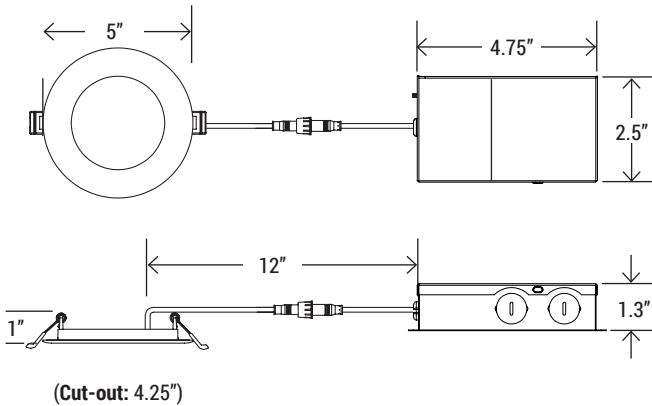

• Sealing gasket standard

Easily flip the switch for desired CCT

QTY/CARTON

24

PIECES

DIMENSION

MOUNTING OPTIONS

UNI-DLS
4"/6" Universal Slim LED Housing for New Construction