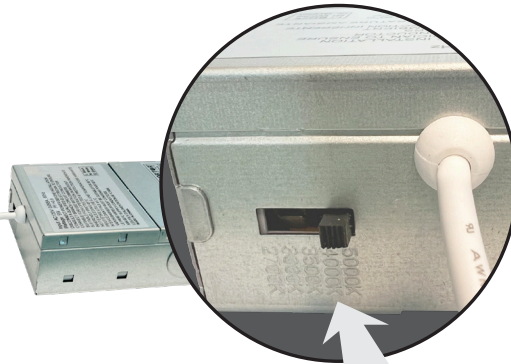

Easily flip the switch for desired CCT

QTY/CARTON

24

PIECES