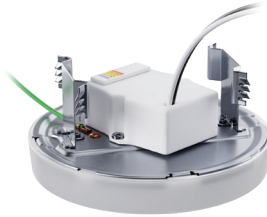

**3IN1 MOUNTING OPTIONS**

**6"**  
APERTURE

**4"**  
APERTURE

Junction box installation

Recessed Housing installation

Can-Less installation

**DIMENSION**

DIMENSION	PT-DL31-BL-6I	PT-DL31-BL-4I
<b>A</b>	<b>7.2"</b>	<b>5"</b>
<b>B</b>	<b>2"</b>	<b>2"</b>
<b>C</b>	<b>1.25"</b>	<b>1.5"</b>