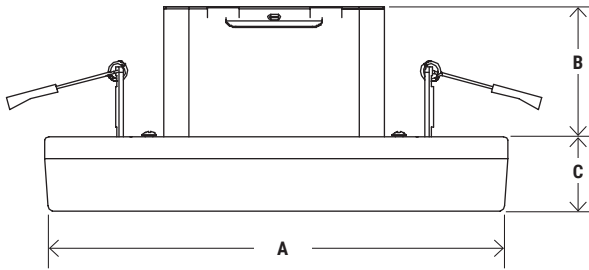

**3IN1 MOUNTING OPTIONS**

**6"**  
APERTURE

**4"**  
APERTURE

Junction box installation

Recessed Housing installation

Can-Less installation

**DIMENSION**

DIMENSION	PT-DL31-BL-6I	PT-DL31-BL-4I
<b>A</b>	<b>7.2"</b>	<b>5"</b>
<b>B</b>	<b>2"</b>	<b>2"</b>
<b>C</b>	<b>1.25"</b>	<b>1.5"</b>