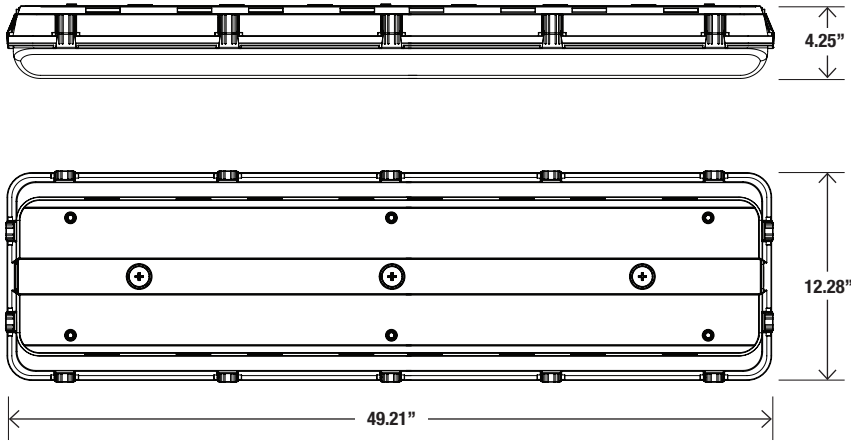

Catalog Number:	Note:
Project Name:	Type:

INDUSTRIAL AND HIGH-COMMERCIAL LIGHTING MANUFACTURER

CLVS-WD SERIES

DIMENSIONS