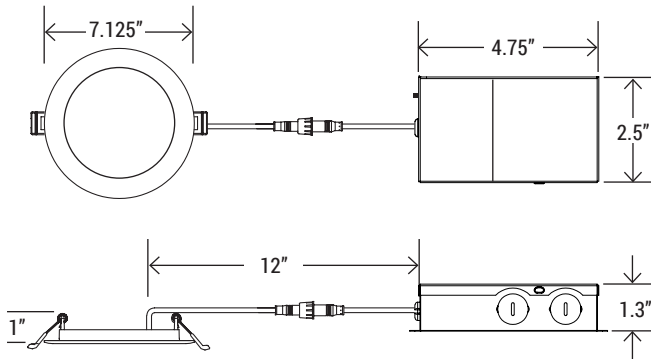

Project Name:	Notes:	Date:	Type:
---------------	--------	-------	-------

• Sealing gasket standard

DIMENSION

(Cut-out: 6.25")

MOUNTING OPTIONS

UNI-DLS
4"/6" Universal Slim LED
Housing for New Construction