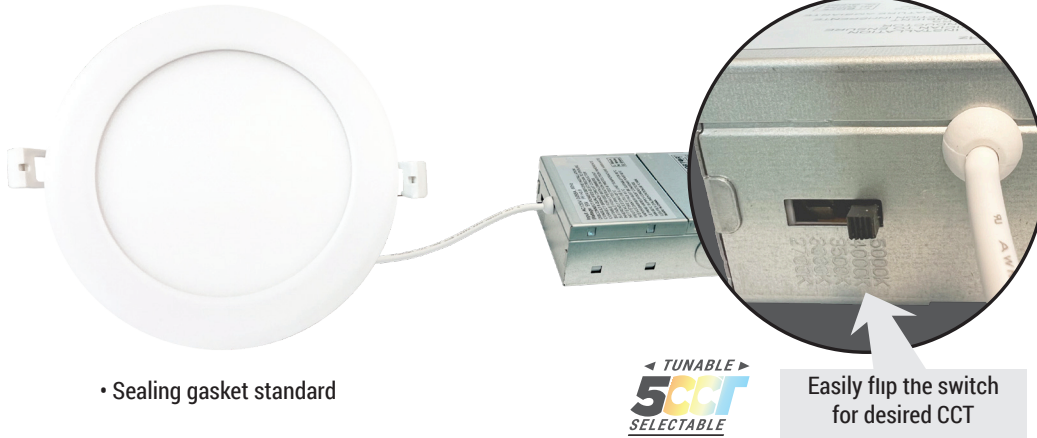

Project Name:	Notes:	Date:	Type:

• Sealing gasket standard