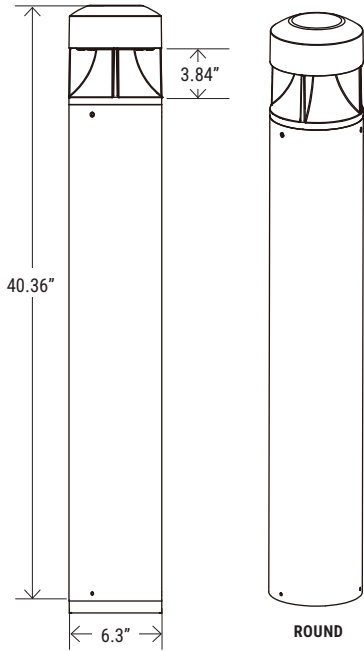

ORDERINGSAMPLE: PT-ABL-R-DTP-C-3CP

Complete Series	Shape	Top	Style	CCT/Wattage	Lumen	Lumen/Watt	Finish
PT-ABL Architectural Bollard	R (Round)	BTP (Dome Top)	C (Cone)	3CP (30K/40K/50K) (14W/19W/24W)	1960/2300/3360 Lm	140Lm/W	Bronze

Catalog Number:	Project Name:	Note:	Date:	Type:
-----------------	---------------	-------	-------	-------

DIMENSION

Anchor Bolt
Require assembly
(Included)

QTY/CARTON

4

PIECES

SHIELD OPTION

ABL-R-SHLD-180
Shield for PT-ABL-R series
bollard