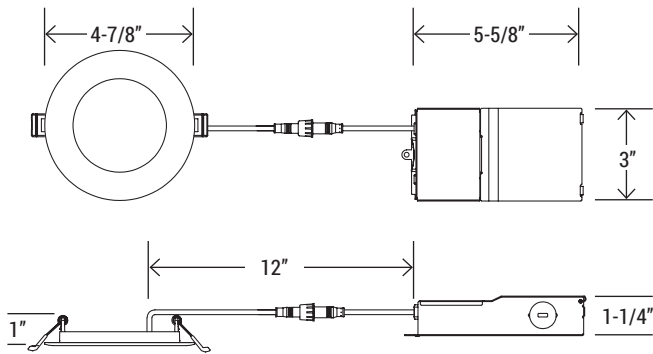

• Sealing gasket standard

Easily flip the switch for desired CCT

DIMENSION

(Cut-out: 4-1/4")

MOUNTING OPTIONS

UNI-DLS
4"/6" Universal Slim LED
Housing for New Construction

RP-DLS-4I
4" Slim LED Rough plate

PHOTOMETRY