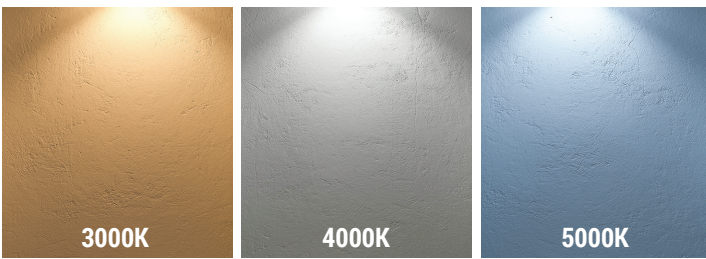

Project Name:	Notes:	Date:	Type:
---------------	--------	-------	-------

DESCRIPTION

No can or housing needed! Install directly into ceilings with 2" clearance. Portor's slim profile residential downlights are taking the market by storm! Available in 4" and featuring color tunable technology that lets the user choose between 3000K, 4000K, or 5000K.

TUNABLE 3-1 CCT SELECTOR

Easily flip the switch for desired CCT. It's that simple!

FEATURES

- Edge-lit technology, with no glare or dark spots
- Instant-on
- Ultra slim design, 1" thickness
- Integrated LED fixtures
- LED technology fits anywhere you need general light source
- IC rated for direct contact with insulation
- Perfect solution where joists or duct work would normally prevent recessed installation
- Damp location rated for soffit applications
- Install J-Box in ceiling beam, and insert light right into drywall opening