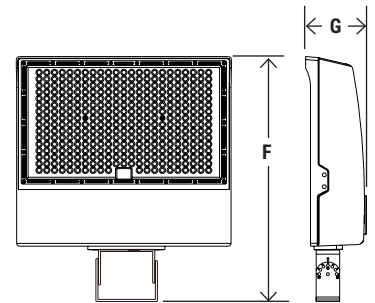

Catalog Number:	Project Name:	Note:	Date:	Type:
-----------------	---------------	-------	-------	-------

DIMENSION

Slipfitter Mount

U-Bracket Mount

Yoke Mount

CATALOG NUMBER	A	B	C	D	E	F	G	EPA
PT-FLHO-MW-3CP	13.94"	12.6"	20.63"	14.57"	14.96"	18.15"	3.7"	1.4 ft ²
PT-FLHO-HW-3CP	16.22"	13.54"	21.61"	17"	16.34"	17"	3.82"	1.7 ft ²