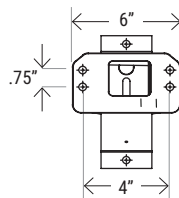

Catalog Number:	Project Name:	Note:	Date:	Type:
-----------------	---------------	-------	-------	-------

DIMENSION

Slipfitter Mount

U-Bracket Mount

Yoke Mount

CATALOG NUMBER	A	B	C	D	E	F	G	EPA
PT-FLHO-MW-3CP	13.94"	12.6"	20.63"	14.57"	14.96"	18.15"	3.7"	1.4 ft ²
PT-FLHO-HW-3CP	16.22"	13.54"	21.61"	17"	16.34"	17"	3.82"	1.7 ft ²

QTY/CARTON

***MOUNTING OPTION (SOLD SEPARATELY)**

SF-AL2
Slipfitter

SPM-AL2
Adjustable Mount For
Square/Round Pole

SAM-AL2
Straight Arm Mount for
Square Pole

TM-AL2
Trunnion Mount

UB-FLHO-HW
UB-FLHO-MW
U-Bracket Mount