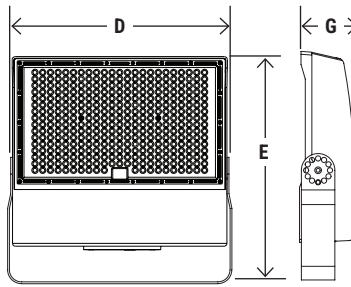

ORDERING SAMPLE: - - - - -

Series	Wattage	CCT	Voltage	Mounting (not included)	Photocell
PT-FLHO High Output Flood Light	MW (205W/225W/255W) HW (270W/300W/330W)	3CP (3000K/4000K/5000K)	blank (120-277V) HV (277-480V)	SF-AL2 SPM-AL2 SAM-AL2 TM-AL2 UB-FLHO-MW UB-FLHO-HW	PC PC-HV

Catalog Number:	Project Name:	Note:	Date:	Type:
-----------------	---------------	-------	-------	-------

DIMENSION

Slipfitter Mount

U-Bracket Mount

Yoke Mount

CATALOG NUMBER	A	B	C	D	E	F	G	EPA
PT-FLHO-MW-3CP	13.94"	12.6"	20.63"	14.57"	14.96"	18.15"	3.7"	1.4 ft ²
PT-FLHO-HW-3CP	16.22"	13.54"	21.61"	17"	16.34"	17"	3.82"	1.7 ft ²