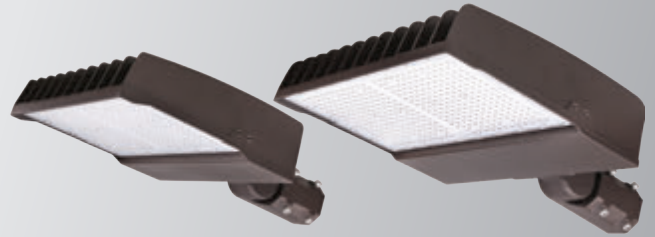

Catalog Number:	Project Name:	Note:	Date:	Type:
-----------------	---------------	-------	-------	-------

The FLHO - High Output flood light series combines energy efficiency and advance optical control. The slim profile delivers enhanced lighting performance. Robust housing can withstand harsh outdoor environments.

Available with knuckle mount or a u-bracket mount for convenient mounting option. Ideal use for facades, outdoor, signage, shopping centers, industrial areas and other outdoor places with spot lighting is needed.

Shown in Slipfitter Mount

CONSTRUCTION

Die-cast aluminum housing with excellent heat management equipped for long lasting durability. Weather-proof gasketed that is IP65 rated. Small slim profile make it versatile for various different application.

ELECTRICAL

Luminaire is built with the highest quality driver that is Universal Voltage (120-277V), uses long lasting, high-efficient LED packages.

OPTICAL SYSTEM

Clear tempered glass lens is designed to reduce glare and improve overall light-distribution through precision formed lens optics.