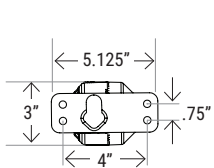

Catalog Number:	Project Name:	Note:	Date:	Type:
-----------------	---------------	-------	-------	-------

DIMENSION

Slipfitter Mount

U-Bracket Mount

Yoke Mount

CATALOG NUMBER	A	B	C	D	E	F	G	EPA
PT-FLHO-MW-3CP	13.94"	12.6"	20.63"	14.57"	14.96"	18.15"	3.7"	1.4 ft ²
PT-FLHO-HW-3CP	16.22"	13.54"	21.61"	17"	16.34"	17"	3.82"	1.7 ft ²

QTY/CARTON

***MOUNTING OPTION (SOLD SEPARATELY)**

SF-AL2
Slipfitter

SPM-AL2
Adjustable Mount For
Square/Round Pole

SAM-AL2
Straight Arm Mount for
Square Pole

TM-AL2
Trunnion Mount

UB-FLHO-HW
UB-FLHO-MW
U-Bracket Mount