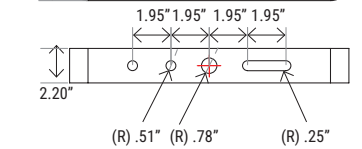

Catalog Number:	Project Name:	Note:	Date:	Type:
-----------------	---------------	-------	-------	-------

DIMENSION

Slipfitter Mount

U-Bracket Mount

Yoke Mount

CATALOG NUMBER	A	B	C	D	E	F	G	EPA
PT-FLHO-MW-3CP	13.94"	12.6"	20.63"	14.57"	14.96"	18.15"	3.7"	1.4 ft ²
PT-FLHO-HW-3CP	16.22"	13.54"	21.61"	17"	16.34"	17"	3.82"	1.7 ft ²

QTY/CARTON

***MOUNTING OPTION (SOLD SEPARATELY)**

SF-AL2
Slipfitter

SPM-AL2
Adjustable Mount For
Square/Round Pole

SAM-AL2
Straight Arm Mount for
Square Pole

TM-AL2
Trunnion Mount

UB-FLHO-HW
UB-FLHO-MW
U-Bracket Mount