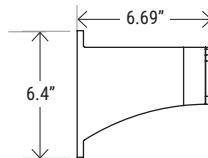

Catalog Number:	Project Name:	Note:	Date:	Type:
-----------------	---------------	-------	-------	-------

DIMENSION

Slipfitter Mount

U-Bracket Mount

Yoke Mount

CATALOG NUMBER	A	B	C	D	E	F	G	EPA
PT-FLHO-MW-3CP	13.94"	12.6"	20.63"	14.57"	14.96"	18.15"	3.7"	1.4 ft ²
PT-FLHO-HW-3CP	16.22"	13.54"	21.61"	17"	16.34"	17"	3.82"	1.7 ft ²

QTY/CARTON

***MOUNTING OPTION (SOLD SEPARATELY)**

SF-AL2
Slipfitter

SPM-AL2
Adjustable Mount For
Square/Round Pole

SAM-AL2
Straight Arm Mount for
Square Pole

TM-AL2
Trunnion Mount

UB-FLHO-HW
UB-FLHO-MW
U-Bracket Mount