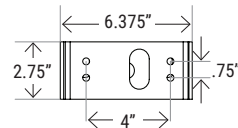

Catalog Number:	Project Name:	Note:	Date:	Type:
-----------------	---------------	-------	-------	-------

DIMENSION

Slipfitter Mount

U-Bracket Mount

Yoke Mount

CATALOG NUMBER	A	B	C	D	E	F	G	EPA
PT-FLHO-MW-3CP	13.94"	12.6"	20.63"	14.57"	14.96"	18.15"	3.7"	1.4 ft ²
PT-FLHO-HW-3CP	16.22"	13.54"	21.61"	17"	16.34"	17"	3.82"	1.7 ft ²

QTY/CARTON

***MOUNTING OPTION (SOLD SEPARATELY)**

SF-AL2
Slipfitter

SPM-AL2
Adjustable Mount For
Square/Round Pole

SAM-AL2
Straight Arm Mount for
Square Pole

TM-AL2
Trunnion Mount

UB-FLHO-HW
UB-FLHO-MW
U-Bracket Mount