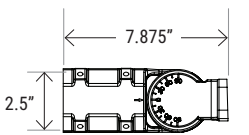

Catalog Number:	Project Name:	Note:	Date:	Type:
-----------------	---------------	-------	-------	-------

DIMENSION

Slipfitter Mount

U-Bracket Mount

Yoke Mount

CATALOG NUMBER	A	B	C	D	E	F	G	EPA
PT-FLHO-MW-3CP	13.94"	12.6"	20.63"	14.57"	14.96"	18.15"	3.7"	1.4 ft ²
PT-FLHO-HW-3CP	16.22"	13.54"	21.61"	17"	16.34"	17"	3.82"	1.7 ft ²

QTY/CARTON

***MOUNTING OPTION (SOLD SEPARATELY)**

SF-AL2
Slipfitter

SPM-AL2
Adjustable Mount For
Square/Round Pole

SAM-AL2
Straight Arm Mount for
Square Pole

TM-AL2
Trunnion Mount

UB-FLHO-HW
UB-FLHO-MW
U-Bracket Mount