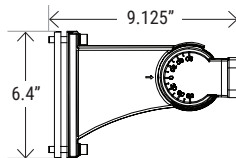

Catalog Number:	Project Name:	Note:	Date:	Type:
-----------------	---------------	-------	-------	-------

DIMENSION

Slipfitter Mount

U-Bracket Mount

Yoke Mount

CATALOG NUMBER	A	B	C	D	E	F	G	EPA
PT-FLHO-MW-3CP	13.94"	12.6"	20.63"	14.57"	14.96"	18.15"	3.7"	1.4 ft ²
PT-FLHO-HW-3CP	16.22"	13.54"	21.61"	17"	16.34"	17"	3.82"	1.7 ft ²

QTY/CARTON

***MOUNTING OPTION (SOLD SEPARATELY)**

SF-AL2
Slipfitter

SPM-AL2
Adjustable Mount For
Square/Round Pole

SAM-AL2
Straight Arm Mount for
Square Pole

TM-AL2
Trunnion Mount

UB-FLHO-HW
UB-FLHO-MW
U-Bracket Mount