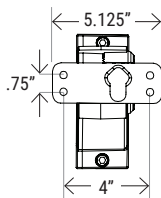

Catalog Number:	Project Name:	Note:	Date:	Type:
-----------------	---------------	-------	-------	-------

DIMENSION

Slipfitter Mount

U-Bracket Mount

Yoke Mount

CATALOG NUMBER	A	B	C	D	E	F	G	EPA
PT-FLHO-MW-3CP	13.94"	12.6"	20.63"	14.57"	14.96"	18.15"	3.7"	1.4 ft ²
PT-FLHO-HW-3CP	16.22"	13.54"	21.61"	17"	16.34"	17"	3.82"	1.7 ft ²

QTY/CARTON

***MOUNTING OPTION (SOLD SEPARATELY)**

SF-AL2
Slipfitter

SPM-AL2
Adjustable Mount For
Square/Round Pole

SAM-AL2
Straight Arm Mount for
Square Pole

TM-AL2
Trunnion Mount

UB-FLHO-HW
UB-FLHO-MW
U-Bracket Mount