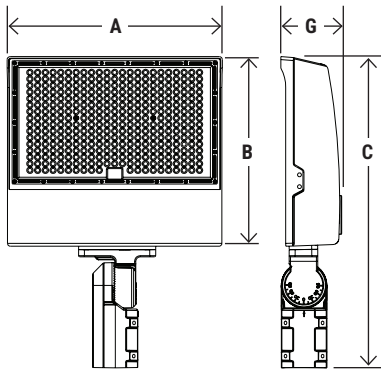

Based on IES test results @ 4000K. Actual lumens may vary.

TECHNICAL SPECIFICATION

CRI	70+
DIMMABLE	0-10V dimming
VOLTAGE	120V-277V, 50/60 Hz / 277-480V
SURGE PROTECTION (Optional)	L/N-PE: 10KV
BEAM ANGLE	140° x 120°
POWER FACTOR	>0.9
THD	≤20%
WORKING TEMPERATURE	-40°F - +113°F
OPERATING HUMIDITY	20%-90% RH
IP RATING	IP65 Wet Location
WARRANTY	5 year limited

Catalog Number:	Project Name:	Note:	Date:	Type:
-----------------	---------------	-------	-------	-------

DIMENSION

Slipfitter Mount

U-Bracket Mount

Yoke Mount

CATALOG NUMBER	A	B	C	D	E	F	G	EPA
PT-FLHO-MW-3CP	13.94"	12.6"	20.63"	14.57"	14.96"	18.15"	3.7"	1.4 ft ²
PT-FLHO-HW-3CP	16.22"	13.54"	21.61"	17"	16.34"	17"	3.82"	1.7 ft ²