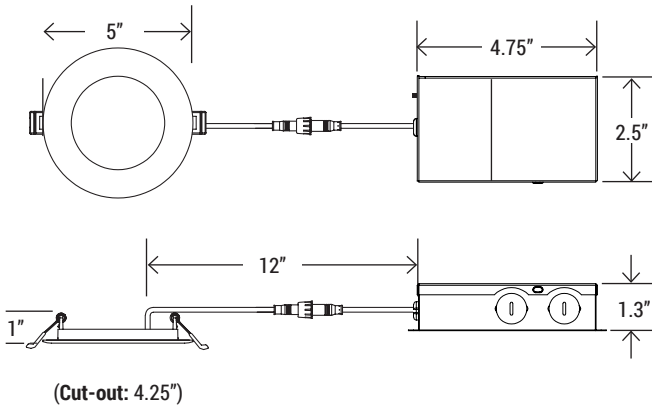

Project Name:	Notes:	Date:	Type:
---------------	--------	-------	-------

DIMENSION

MOUNTING OPTIONS

UNI-DLS-R
4" / 6" Universal Slim LED
Housing for New Construction

RP-DLS-4I
4" Slim LED Rough plate

COMPATIBLE DIMMERS