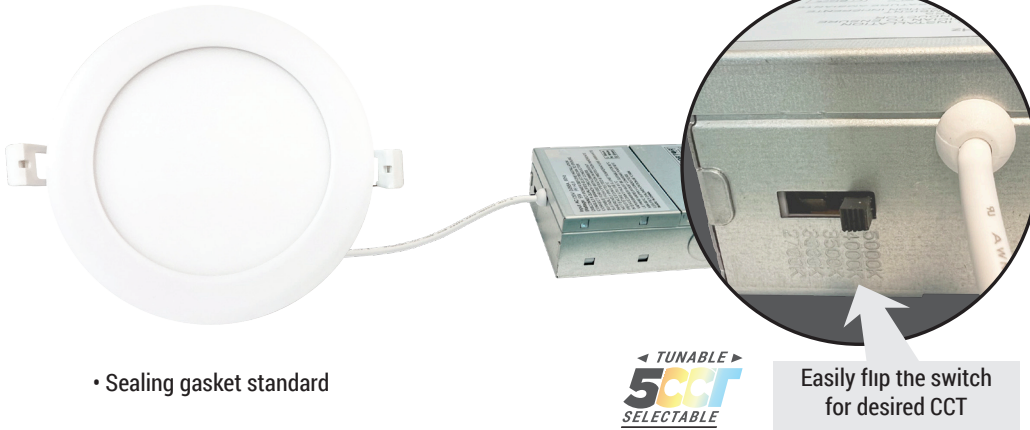

Project Name:	Notes:	Date:	Type: