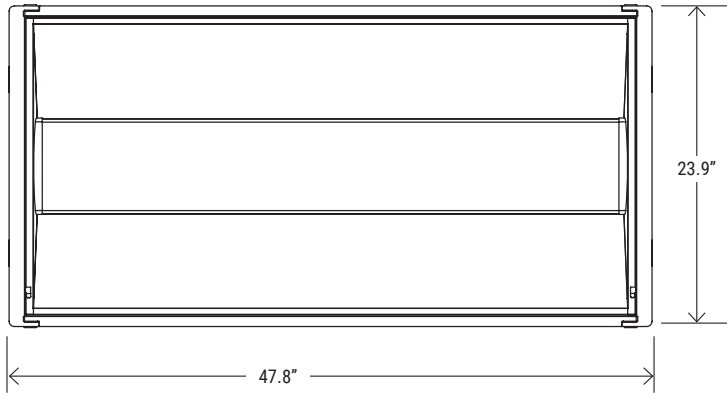

Catalog Number:	Project Name:	Note:	Date:	Type:
-----------------	---------------	-------	-------	-------

DIMENSION

QTY/CARTON

2
PIECE

Net Weight: **8.2 lbs**
Gross Weight: **10.3 lbs**

MOTION SENSOR

EM OPTION