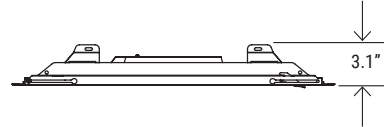

Catalog Number:	Project Name:	Note:	Date:	Type:

DIMENSION