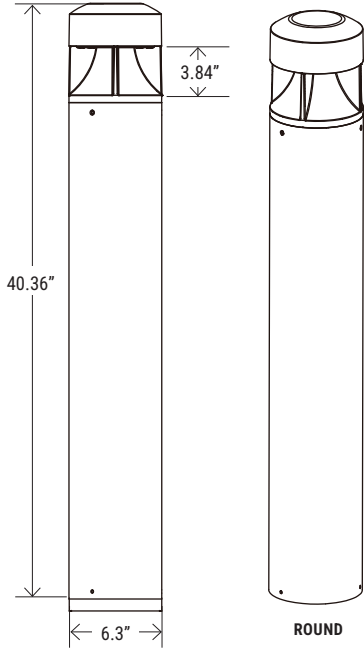

ORDERINGSAMPLE: **PT-ABL-R-DTP-C-3CP**

Complete Series	Shape	Top	Style	CCT/Wattage	Lumen	Lumen/Watt	Finish
PT-ABL Architectural Bollard	R (Round)	BTP (Bevel Top)	C (Column)	3CP (30K/40K/50K) (14W/19W/24W)	1960/2300/3360 Lm	140Lm/W	Bronze

Catalog Number:	Project Name:	Note:	Date:	Type:
-----------------	---------------	-------	-------	-------

DIMENSION

Anchor Bolt
Require assembly
(Included)

QTY/CARTON

4

PIECES

CATALOG NUMBER	WATTAGE	DELIVERED LUMENS	EFFICACY	DLC PRODUCT ID	CLASSIFICATION
PT-ABL-R-BTP-L-3CP	14W	1960	140 lm/W	S-R0KAHW	
	19W	2300			
	24W	3360			