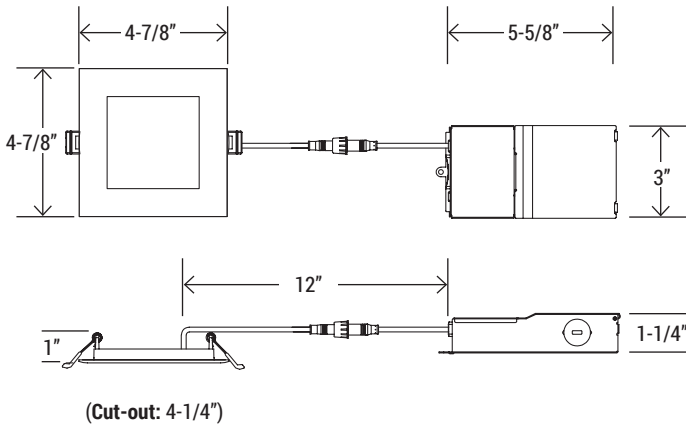

MOUNTING OPTIONS

COMPATIBLE DIMMERS

LUTRON*	LEVITON*	LEGRAND
• CT-600P • DVLC-153P • MSCL-OP153M • PD-6WCL • MACL-153M/MA-R • TG-600PR-WH • S-600PR-WH • CTCL-153PDH-WH • TGCL-153PH-LA • SLV-600P-AL • DV-600PR-WH • SCL-153PH-WH	• RNL06 • 6672 • 6674 • IPL06 • DLS06 • SELV-300P-WH • VP106-1LZ	• ADTP70TU