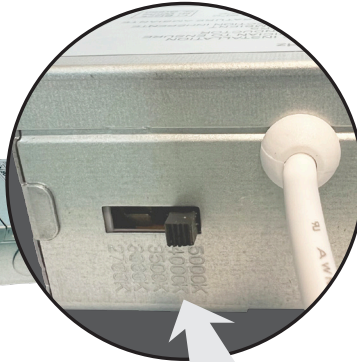

Easily flip the switch
for desired CCT

QTY/CARTON

24

PIECES