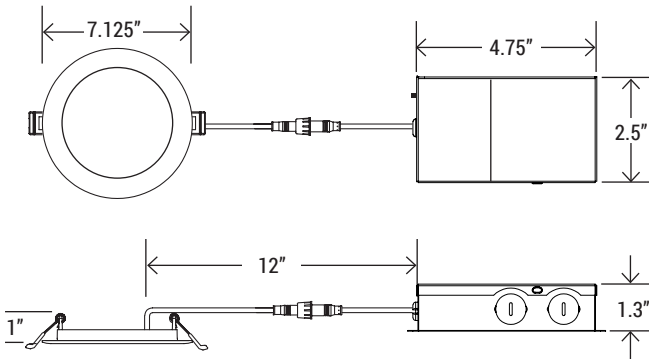

Easily flip the switch
for desired CCT

QTY/CARTON

24

PIECES

DIMENSION

(Cut-out: 6.25")

MOUNTING OPTIONS

UNI-DLS-R
4"/6" Universal Slim LED
Housing for New Construction