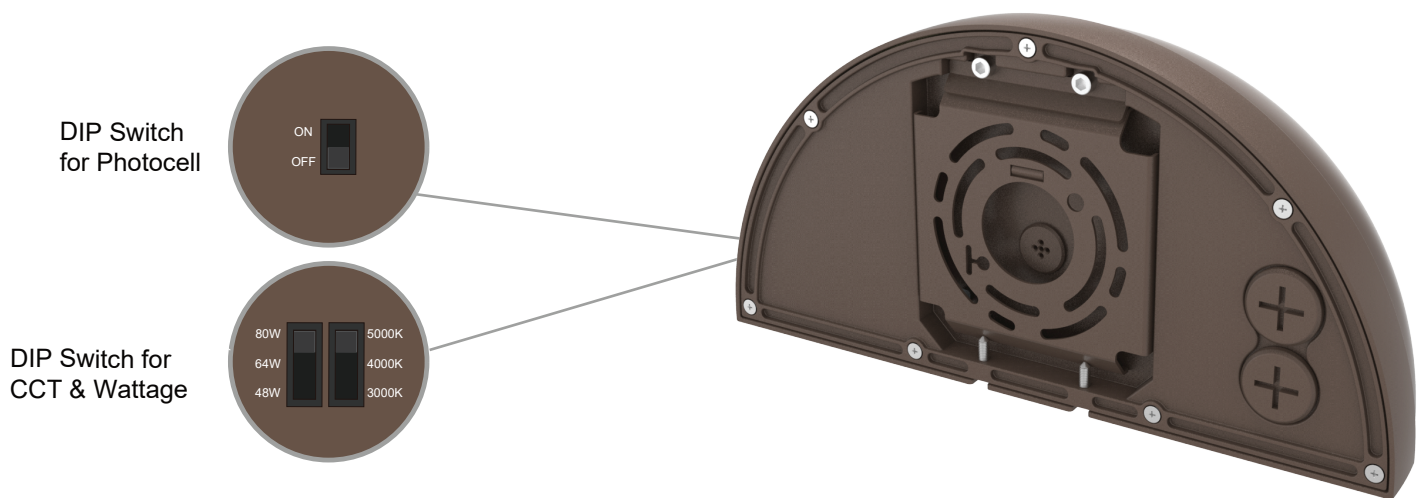

Catalog Number:	Project Name:	Note:	Date:	Type:
-----------------	---------------	-------	-------	-------

Designed for durability and versatility, the IP65 Rated PT-WPC-HW-3CP Wall Pack is ideal for wet locations such as processing workshops, storage warehouses, steel mills, toll booths, waiting rooms, and railway station platforms. This robust wall pack ensures reliable performance and superior illumination in challenging environments.

ELECTRICAL

Compatible with AC120-277V for flexibility in various applications. Equipped with 0-10V dimming to provide adjustable lighting levels.

OPTICAL SYSTEM

T3 lens designed to reduce glare and improve over-all light distribution through precision formed LED optics.

ORDERING SAMPLE:

- -

Series	Wattage	CCT
PT-WPC Circle Wall Pack	HW (60W/80W/100W)	3CP (3000K/4000K/5000K)

Catalog Number:	Project Name:	Note:	Date:	Type:
-----------------	---------------	-------	-------	-------

DIMENSION

WATTAGE AND CCT SET-UP

CATALOG NUMBER	WATTAGE	DELIVERED LUMENS	EFFICACY
PT-WPC-HW-3CP	48W	7238 @ 3000K	154 lm/W
		7599 @ 4000K	168 lm/W
		7440 @ 5000K	161 lm/W
	64W	9233 @ 3000K	144 lm/W
		10012 @ 4000K	164 lm/W
		9700 @ 5000K	155 lm/W
	80W	11213 @ 3000K	139 lm/W
		12274 @ 4000K	161 lm/W
		11977 @ 5000K	152 lm/W