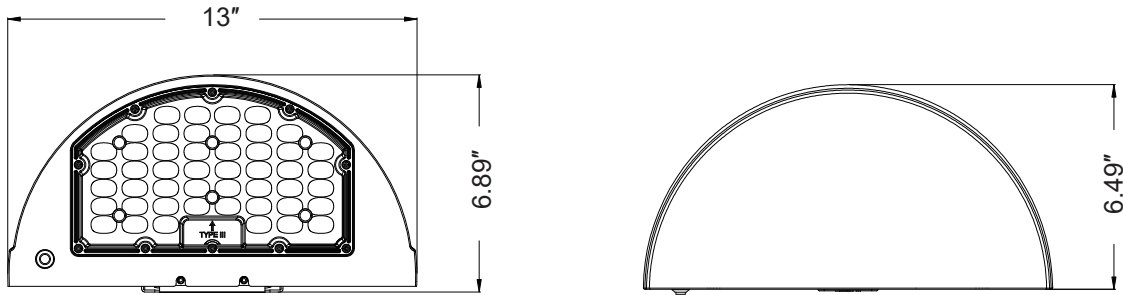

Catalog Number:	Project Name:	Note:	Date:	Type:

DIMENSION