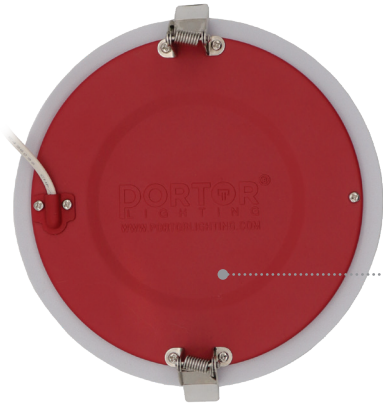

Project Name:	Notes:	Date:	Type:

• Sealing gasket standard

PROVIDING A REINFORCED AND HEAT RESISTANT STEEL CASING

Tested to comply with UL 263, ASTM E119 & CAN ULC S101