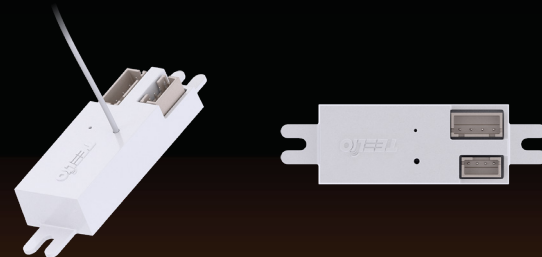

TREAT OR TEELIO

**This Halloween season, TEELIO will keep the ghosts and ghouls away!
Reach out to your authorized Portor Sales Representative
to find out more information!**

PT-MS-BT
Bluetooth 4pin Sensor

Please scan for complete specs

PT-MS-35-BT
Bluetooth Audiojack Sensor

Please scan for complete specs

PT-BTN
Bluetooth Node

Please scan for complete specs

PT-BTC-6
Bluetooth Controller

Please scan for complete specs