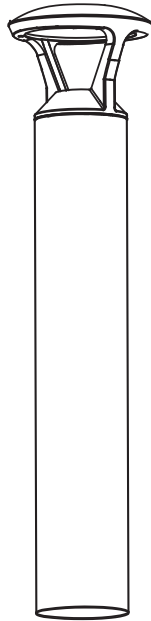

ELECTRICAL

Built with the highest quality, long lasting Universal Voltage driver 120V-27V.

MOUNTING

Anchor bolt included, require assembly.

ENERGY SAVINGS

Over 70% energy savings than traditional fixtures, low heat productions requires less maintenance and operation cost.

ORDERING SAMPLE: PT-ABL-R-PTP-O-3CP

Complete Series	Shape	Top	Style	CCT/Wattage	Lumen	Lumen/Watt	Finish
PT-ABL Architectural Bollard	R (Round)	PTP (Post Top)	O (Open)	3CP (30K/40K/50K) (14W/19W/24W)	1727/2300/2758 Lm	123Lm/W	Bronze

Catalog Number:	Project Name:	Note:	Date:	Type:
-----------------	---------------	-------	-------	-------

DIMENSION

QTY/CARTON

4
PIECES

ROUND

Anchor Bolt
Require assembly
(Included)

EM BATTERY OPTION

EM
EM Battery Back-up
(Actual image may vary)