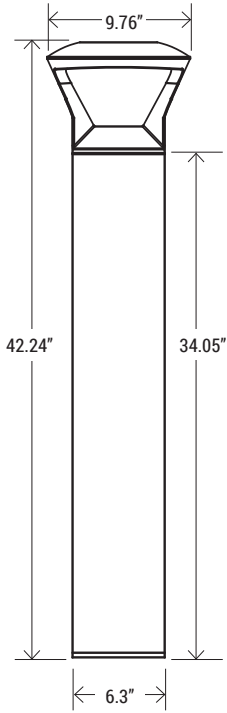

ORDERING SAMPLE: PT-ABL-R-PTP-O-3CP

Complete Series	Shape	Top	Style	CCT/Wattage	Lumen	Lumen/Watt	Finish
PT-ABL Architectural Bollard	R (Round)	PTP (Post Top)	O (Open)	3CP (30K/40K/50K) (14W/19W/24W)	1727/2300/2758 Lm	123Lm/W	Bronze

Catalog Number:	Project Name:	Note:	Date:	Type:
-----------------	---------------	-------	-------	-------

DIMENSION

QTY/CARTON

4
PIECES

ROUND

Anchor Bolt
Require assembly
(Included)

EM BATTERY OPTION

EM
EM Battery Back-up
(Actual image may vary)