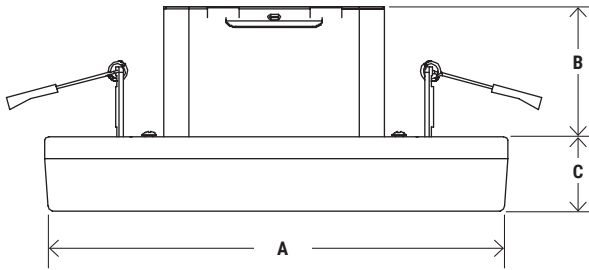

3IN1 MOUNTING OPTIONS

6"
APERTURE

4"
APERTURE

Junction box installation

Recessed Housing installation

Can-Less installation

DIMENSION

DIMENSION	PT-DL31-BL-6I	PT-DL31-BL-4I
A	7.2"	5"
B	2"	2"
C	1.25"	1.5"