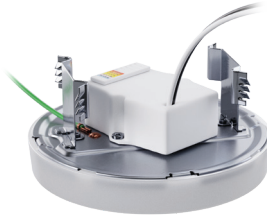

3IN1 MOUNTING OPTIONS

6"
APERTURE

4"
APERTURE

Junction box installation

Recessed Housing installation

Can-Less installation

DIMENSION

DIMENSION	PT-DL31-BL-6I	PT-DL31-BL-4I
A	7.2"	5"
B	2"	2"
C	1.25"	1.5"