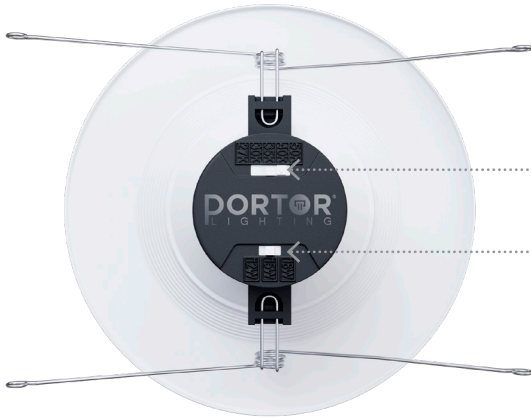

Catalog Number:	Project Name:	Note:	Date:	Type:

QTY/CARTON

36

PIECES

Change color temperature with the simple flip of a switch

2700K | 3000K | 3500K | 4000K | 5000K

Change lumen output for desired application

12W
800 Lm

15W
1000 Lm

18W
1150 Lm