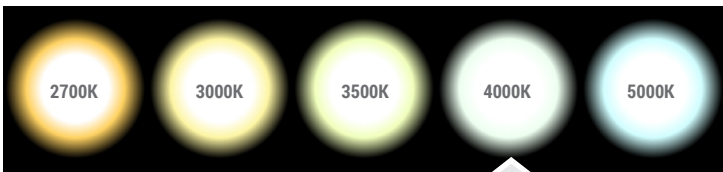

TUNABLE 5-1 CCT SELECTOR

Easily flip the switch for desired CCT. It's that simple!

NOMINAL WATTAGE	DELIVERED LUMENS	EFFICACY
12W	800 LM	up to 66 lm/W
15W	1000 LM	
18W	1150 LM	

Based on 4000K setting. Actual lumens may vary.

CONSTRUCTION

PC driver housing and aluminum reflector with architectural white finish. Standard industry torsion springs adjust to fit 5" and 6" compatible housings. Standard gasket included to ensure proper seal. E26 base included.

ELECTRICAL

Luminaire is built with the highest quality 120V drivers, ensuring energy efficiency.

ENERGY SAVINGS

80% more energy savings than traditional lamps. Low heat production requires less air-conditioning requirements, further increasing energy cost savings.

DIMMING

Triac dimmable down to 5%. Compatible with most major brands of dimmers.

LISTING

ETL Listed, FCC, RoHS, CE & Energy Star Listed

TECHNICAL SPECIFICATION

VOLTAGE	120V
POWER FREQUENCY	60 Hz
CRI	90
CCT	2700K | 3000K | 3500K | 4000K | 5000K
BEAM ANGLE	100°
IP RATING	IP40, Suitable for damp locations
DIMMABLE	Triac dimming
POWER FACTOR	>0.9
OPERATING TEMP.	14°F ~ 122°F (-10°C ~ 50°C)
WARRANTY	5 year limited